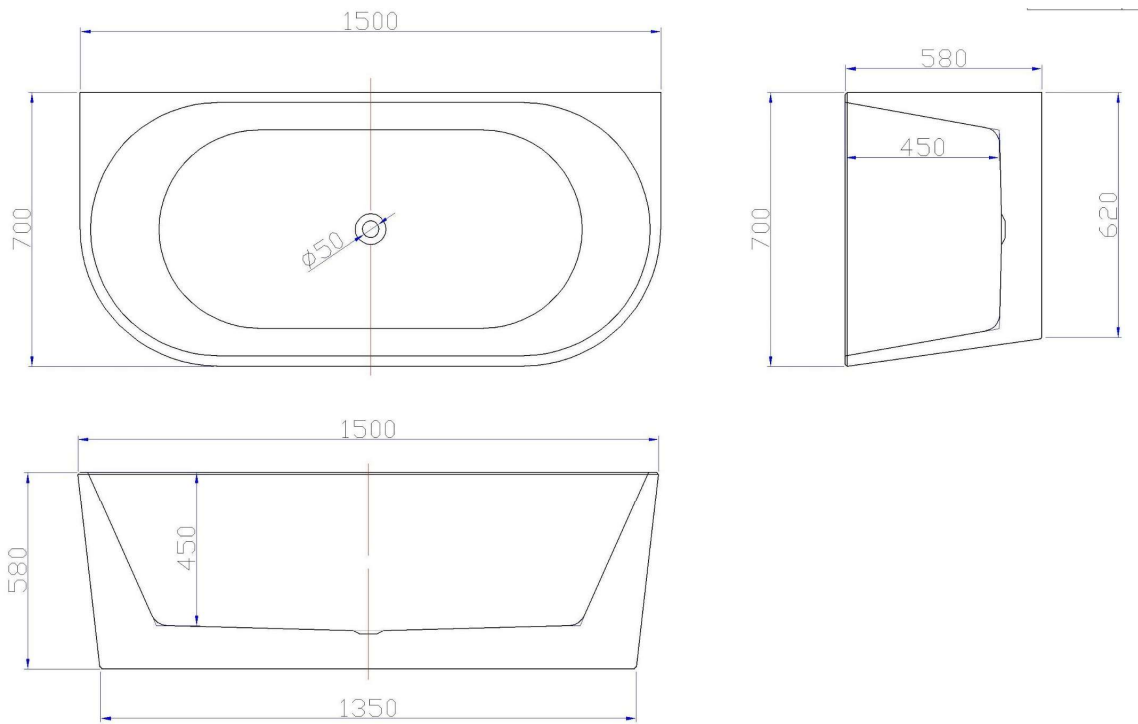

Freestanding Acrylic Bath - Back to Wall 1500mm

SP1838-15

DONNA Back to Wall 1500mm: The Donna Bathtub is the smarter choice to save space in your bathroom and prevents those tricky to clean corners. Classic in shape and able to be pushed right up against your bathroom wall, this Australian designed and engineered bathtub is still internally and comes in two lengths (1500mm and 1700mm).

Freestanding Acrylic Bath - Back to Wall 1500mm

Available Sizes	1500mm (SP1838-15), 1700mm (SP1838-17)
Dimensions (mm)	1500 x 700 x 570
Colour	Gloss White
Variations	Available in Overflow & Non-Overflow
Weight	60 Kg
Material	Acrylic

Please note overflow variation shown above

Freestanding Acrylic Bath - Back to Wall 1500mm

SP1838-15

Warranty:

7 Years for replacement product
1 Year for parts and labour

Please refer to Warranty Guide for full Terms & Conditions.