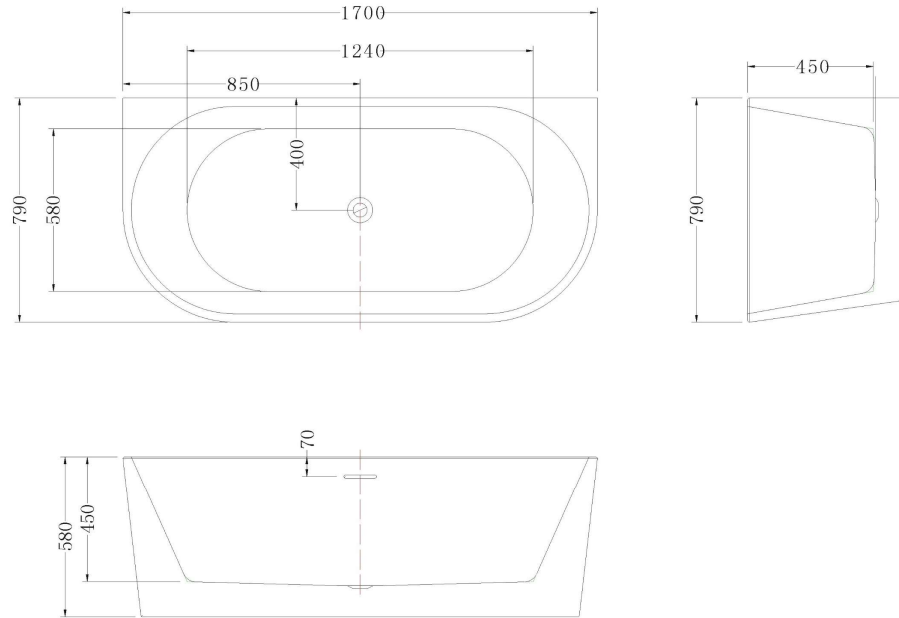

Freestanding Acrylic Bath - Back to Wall 1700mm

SP1838-17

DONNA Back to Wall 1700mm: The Donna Bathtub is the smarter choice to save space in your bathroom and prevents those tricky to clean corners. Classic in shape and able to be pushed right up against your bathroom wall, this Australian designed and engineered bathtub is still internally and comes in two lengths (1500mm and 1700mm).

Freestanding Acrylic Bath - Back to Wall 1700mm

Available Sizes	1500mm (SP1838-15), 1700mm (SP1838-17)
Dimensions (mm)	1700 x 790 x 600
Colour	Gloss White
Variations	Available in Overflow & Non-Overflow
Weight	70 Kg
Material	Acrylic

Please note overflow variation shown above

Freestanding Acrylic Bath - Back to Wall 1700mm

SP1838-17

Warranty:

7 Years for replacement product
1 Year for parts and labour

Please refer to Warranty Guide for full Terms & Conditions.