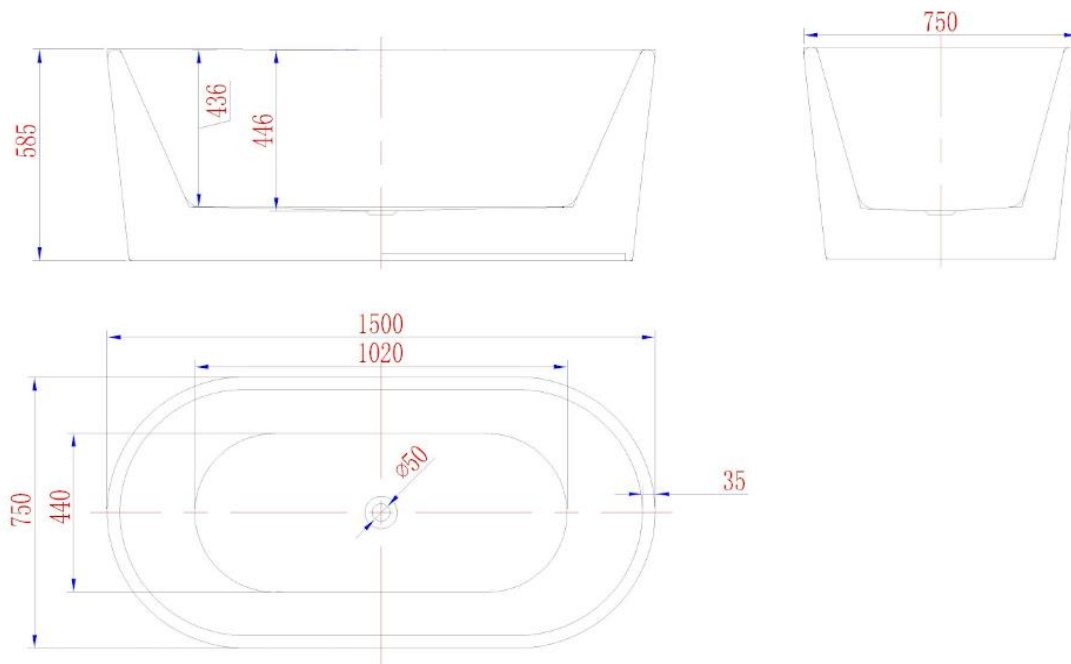

Freestanding Acrylic Bath - Oval 1500mm

SP1891-15

ISLA Oval Bath 1500mm: Our classic Isla Free Standing bathtub is a timeless addition to any bathroom. Australian designed and engineered to be wide enough for comfort without compromising on water efficiency. Whether your bathing the kids or taking some time to unwind and have a soak, this is the bathtub for you.

Freestanding Acrylic Bath - Oval 1500mm

| | |
|-----------------|--|
| Available Sizes | 1500mm (SP1891-15), 1700mm (SP1891-17) |
| Dimensions (mm) | 1500 x 750 x 585 |
| Colour | Gloss White |
| Variations | Non-Overflow |
| Weight | 60 Kg |
| Material | Acrylic |

Freestanding Acrylic Bath - Oval 1500mm

SP1891-15

Warranty:

7 Years for replacement product
1 Year for parts and labour

Please refer to Warranty Guide for full Terms & Conditions.