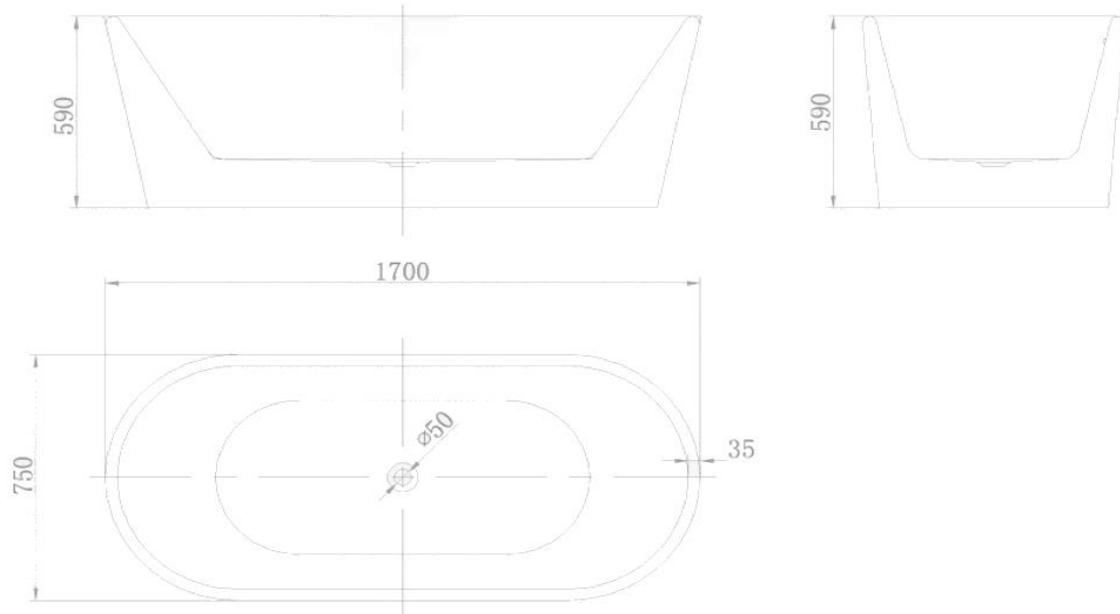

Freestanding Acrylic Bath - Oval 1700mm

SP1891-17

ISLA Oval Bath 1700mm: Our classic Isla Free Standing bathtub is a timeless addition to any bathroom. Australian designed and engineered to be wide enough for comfort without compromising on water efficiency. Whether your bathing the kids or taking some time to unwind and have a soak, this is the bathtub for you.

Freestanding Acrylic Bath - Oval 1700mm

Available Sizes	1500mm (SP1891-15), 1700mm (SP1891-17)
Dimensions (mm)	1700 x 750 x 590
Colour	Gloss White
Variations	Non-Overflow
Weight	70 Kg
Material	Acrylic

Please note overflow variation shown above

Freestanding Acrylic Bath - Oval 1700mm

SP1891-17

Warranty:

7 Years for replacement product
1 Year for parts and labour

Please refer to Warranty Guide for full Terms & Conditions.