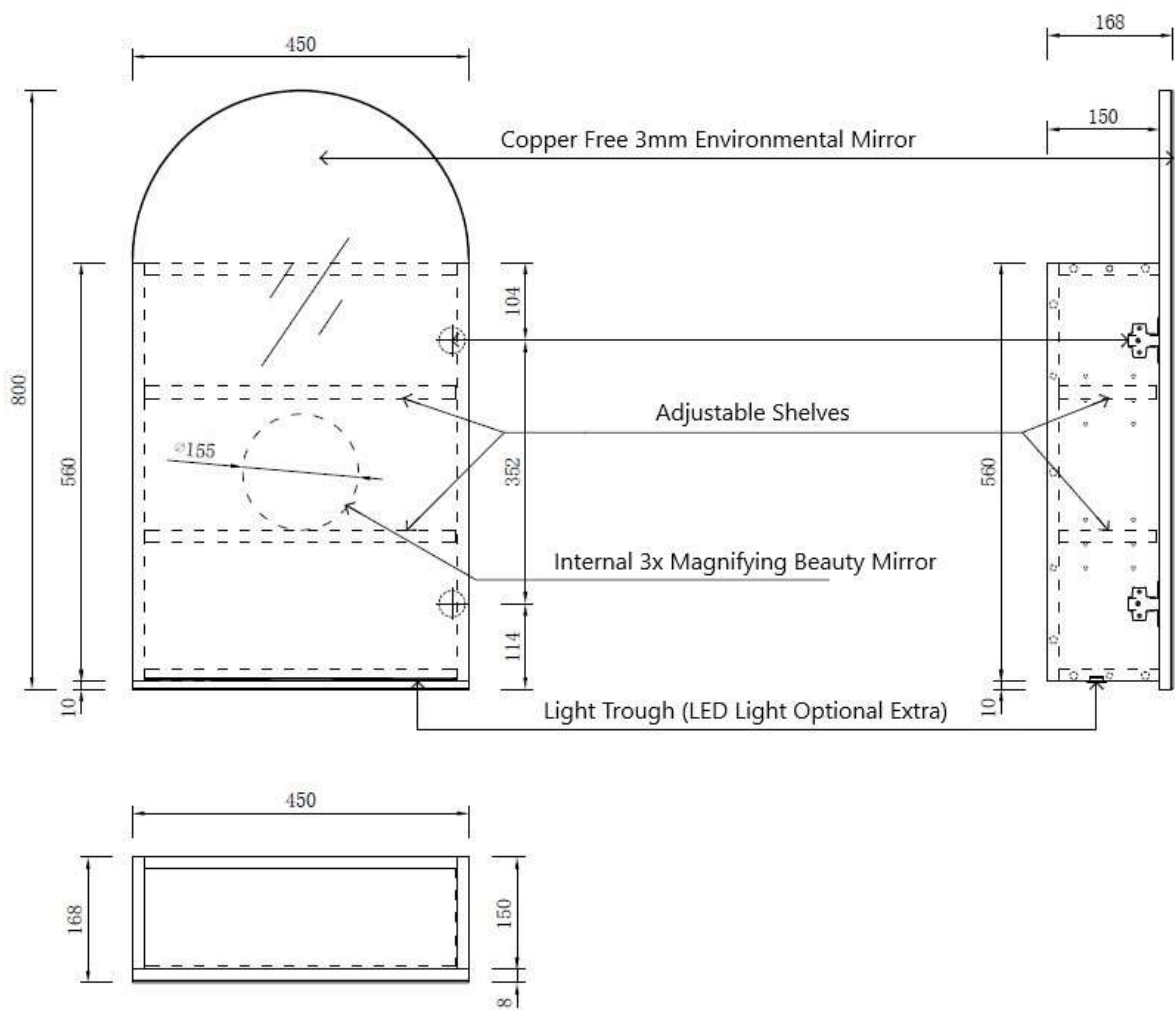

## Ava Mirror Shaving Cabinet

NGB-AVA-BLACK

NGB-AVA-WHITE

The Ava Mirror Shaving Cabinet is a contemporary classic with its arched and frameless form. House all your bathroom essentials with a generous three levels of storage. We've designed this cabinetry range to allow you to completely customise your installation.

Fully recess the cabinetry for a flawless finish. Alternatively, partially recess or install directly onto your bathroom wall to make use of the light trough built into the cabinet. Add on lighting available.

# Ava Mirror Shaving Cabinet

Dimensions  
Door - 800 x 450 x 168mm  
Cabinet - 560 x 450 x 150mm

Features  
Frameless trim  
Three levels of storage (2 adjustable shelves)  
Internal 3x magnifying beauty mirror  
Finger full, opens from the right  
Soft closing cabinet door  
Pre drilled light trough with cover (LED light optional extra)

LED Light Options  
Daylight White: 12v DC 9.6w per meter IP20 5500K  
Cool White: 12v DC 9.6w per meter IP20 4000K  
Warm White: 12v DC 9.6w per meter IP20 3000K

Note: All Ava Mirror Shaving Cabinets come with pre-installed light trough only located at the bottom of the cabinet (LED Light is an optional extra).