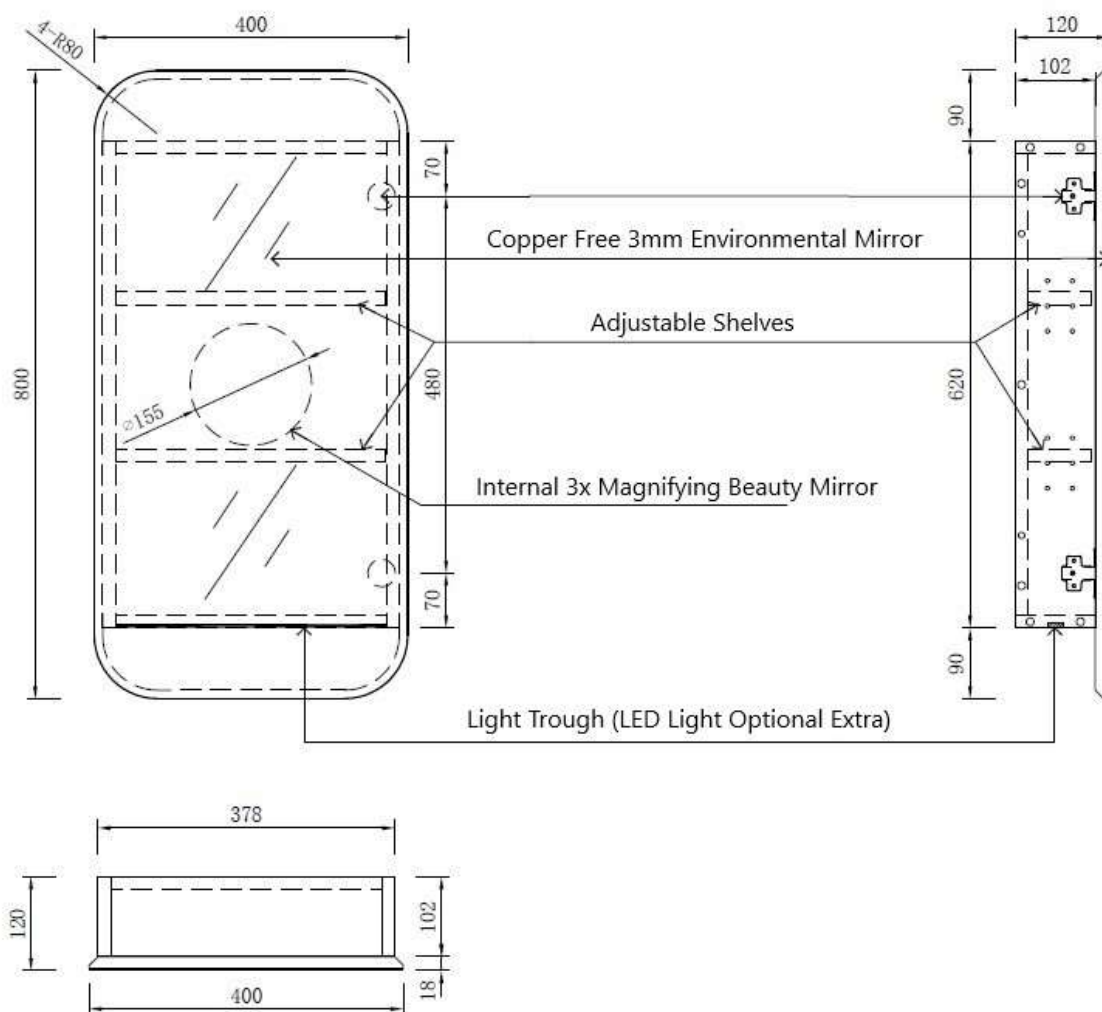

Sienna Mirror Shaving Cabinet

NGB-SIENNA-BLACK

NGB-SIENNA-WHITE

The Sienna Mirror Shaving Cabinet is a contemporary classic with its gently squared and frameless form. House all your bathroom essentials with a generous three levels of storage. We've designed this cabinetry range to allow you to completely customise your installation.

Fully recess the cabinetry for a flawless finish. Alternatively, partially recess or install directly onto your bathroom wall to make use of the light trough built into the cabinet. Add on lighting available.

Sienna Mirror Shaving Cabinet

Dimensions
Door - 800 x 400 x 120mm
Cabinet - 620 x 400 x 102mm

Features
Frameless trim
Three levels of storage (2 adjustable shelves)
Internal 3x magnifying beauty mirror
Finger full, opens from left or right
Soft closing cabinet door
Pre drilled light trough with cover (LED light optional extra)

Material
Cabinet: 16mm Moisture Resistant Particleboard
Door: 2 Pac Polyurethane/HMR MDF
Mirror: Copper Free 3mm Environmental Mirror

Available Colours
Black or white doors and internal cabinetry

LED Light Options
Daylight White: 12v DC 9.6w per meter IP20 5500K
Cool White: 12v DC 9.6w per meter IP20 4000K
Warm White: 12v DC 9.6w per meter IP20 3000K