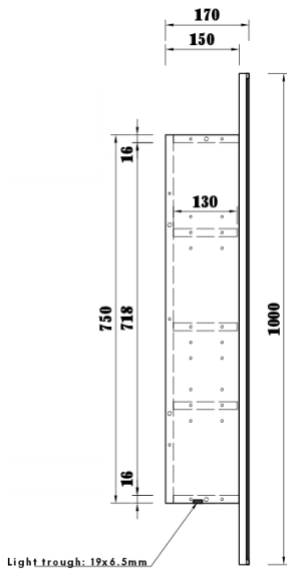

Mirage Round Mirror Shaving Cabinet 1000mm NGB-SCR-1000

The Mirage Round Mirror Shaving Cabinet embodies the marriage of design and functionality. Available in both a frameless and black trim, this cabinet is ideal for any modern Australian bathroom. Completely recess into your wall for a seamless finish, or semi recess to access the built in undermounted light trough and add to the ambiance of your new bathroom.

Mirage Round Shaving Cabinet 1000mm

Dimensions	1000 x 1000 x 170mm
Material	Cabinet: 16mm Particleboard Mirror: Copper Free 3mm Environmental Mirror
Available Sizes	600mm, 800mm, 1000mm
Available Finishes	Frameless, Black Trim
LED Light Options	Daylight White: 12v DC 9.6w per meter IP20 5500K Cool White: 12v DC 9.6w per meter IP20 4000K Warm White: 12v DC 9.6w per meter IP20 3000K

Cabinet Size	Levels of Storage	Adjustable Shelves
600mm	2	1
800mm	3	2
1000mm	4	3

Note: All Mirage Mirror Shaving Cabinets come with pre-installed light trough located at the bottom of the cabinet. It is only available on RHS opening although hinges can be relocated to the opposite side with some light drilling. This will give you the flexibility to have door openings for both LHS and RHS.