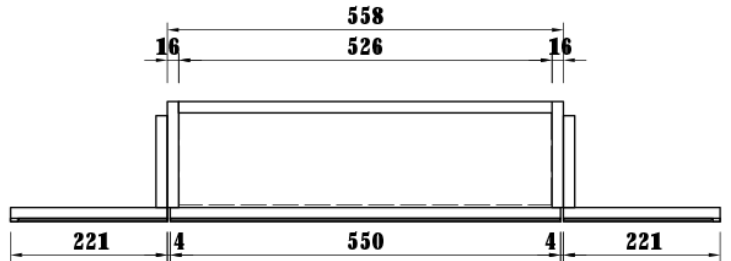

Mirage Round Mirror Shaving Cabinet 1000mm NGB-SCR-1000

The Mirage Round Mirror Shaving Cabinet embodies the marriage of design and functionality. Available in both a frameless and black trim, this cabinet is ideal for any modern Australian bathroom. Completely recess into your wall for a seamless finish, or semi recess to access the built in undermounted light trough and add to the ambiance of your new bathroom.

Mirage Round Shaving Cabinet 1000mm

Dimensions	1000 x 1000 x 170mm
Material	Cabinet: 16mm Particleboard Mirror: Copper Free 3mm Environmental Mirror
Available Sizes	600mm, 800mm, 1000mm
Available Finishes	Frameless, Black Trim
LED Light Options	Daylight White: 12v DC 9.6w per meter IP20 5500K Cool White: 12v DC 9.6w per meter IP20 4000K Warm White: 12v DC 9.6w per meter IP20 3000K

Cabinet Size	Levels of Storage	Adjustable Shelves
600mm	2	1
800mm	3	2
1000mm	4	3

Note: All Mirage Mirror Shaving Cabinets come with pre-installed light trough located at the bottom of the cabinet. It is only available on RHS opening although hinges can be relocated to the opposite side with some light drilling. This will give you the flexibility to have door openings for both LHS and RHS.