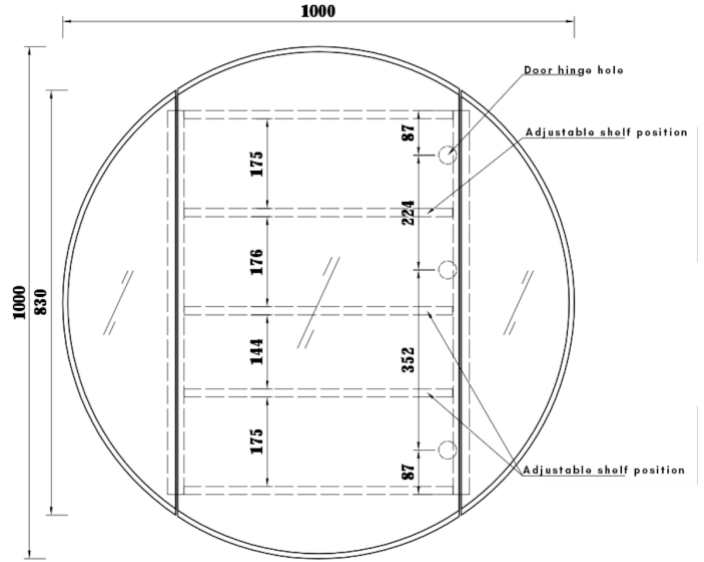

Mirage Round Mirror Shaving Cabinet 1000mm NGB-SCR-1000

The Mirage Round Mirror Shaving Cabinet embodies the marriage of design and functionality. Available in both a frameless and black trim, this cabinet is ideal for any modern Australian bathroom. Completely recess into your wall for a seamless finish, or semi recess to access the built in undermounted light trough and add to the ambiance of your new bathroom.

Mirage Round Shaving Cabinet 1000mm

Dimensions	1000 x 1000 x 170mm
Material	Cabinet: 16mm Particleboard Mirror: Copper Free 3mm Environmental Mirror
Available Sizes	600mm, 800mm, 1000mm
Available Finishes	Frameless, Black Trim
LED Light Options	Daylight White: 12v DC 9.6w per meter IP20 5500K Cool White: 12v DC 9.6w per meter IP20 4000K Warm White: 12v DC 9.6w per meter IP20 3000K

Cabinet Size	Levels of Storage	Adjustable Shelves
600mm	2	1
800mm	3	2
1000mm	4	3

Note: All Mirage Mirror Shaving Cabinets come with pre-installed light trough located at the bottom of the cabinet. It is only available on RHS opening although hinges can be relocated to the opposite side with some light drilling. This will give you the flexibility to have door openings for both LHS and RHS.