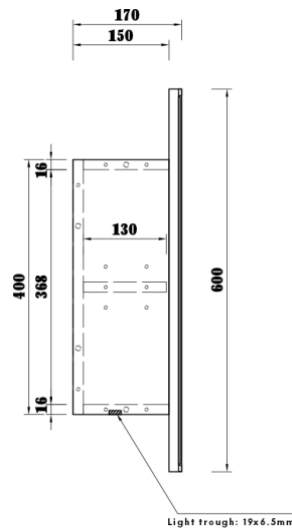

Mirage Round Mirror Shaving Cabinet 600mm NGB_SCR_600

The Mirage Round Mirror Shaving Cabinet embodies the marriage of design and functionality. Available in both a frameless and black trim, this cabinet is ideal for any modern Australian bathroom. Completely recess into your wall for a seamless finish, or semi recess to access the built in undermounted light trough and add to the ambiance of your new bathroom.

Mirage Round Shaving Cabinet 600mm

Dimensions	600 x 600 x 170mm
Material	Cabinet: 16mm Particleboard Mirror: Copper Free 3mm Environmental Mirror
Available Sizes	600mm, 800mm, 1000mm
Available Finishes	Frameless, Black Trim
LED Light Options	Daylight White: 12v DC 9.6w per meter IP20 5500K Cool White: 12v DC 9.6w per meter IP20 4000K Warm White: 12v DC 9.6w per meter IP20 3000K

Cabinet Size	Levels of Storage	Adjustable Shelves
600mm	2	1
800mm	3	2
1000mm	4	3

Note: All Mirage Mirror Shaving Cabinets come with pre-installed light trough located at the bottom of the cabinet. It is only available on RHS opening although hinges can be relocated to the opposite side with some light drilling. This will give you the flexibility to have door openings for both LHS and RHS.