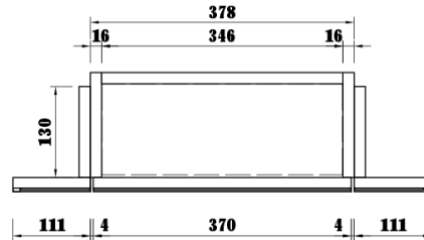

Mirage Round Mirror Shaving Cabinet 600mm NGB_SCR_600

The Mirage Round Mirror Shaving Cabinet embodies the marriage of design and functionality. Available in both a frameless and black trim, this cabinet is ideal for any modern Australian bathroom. Completely recess into your wall for a seamless finish, or semi recess to access the built in undermounted light trough and add to the ambiance of your new bathroom.

Mirage Round Shaving Cabinet 600mm

Dimensions	600 x 600 x 170mm
Material	Cabinet: 16mm Particleboard Mirror: Copper Free 3mm Environmental Mirror
Available Sizes	600mm, 800mm, 1000mm
Available Finishes	Frameless, Black Trim
LED Light Options	Daylight White: 12v DC 9.6w per meter IP20 5500K Cool White: 12v DC 9.6w per meter IP20 4000K Warm White: 12v DC 9.6w per meter IP20 3000K

Cabinet Size	Levels of Storage	Adjustable Shelves
600mm	2	1
800mm	3	2
1000mm	4	3

Note: All Mirage Mirror Shaving Cabinets come with pre-installed light trough located at the bottom of the cabinet. It is only available on RHS opening although hinges can be relocated to the opposite side with some light drilling. This will give you the flexibility to have door openings for both LHS and RHS.