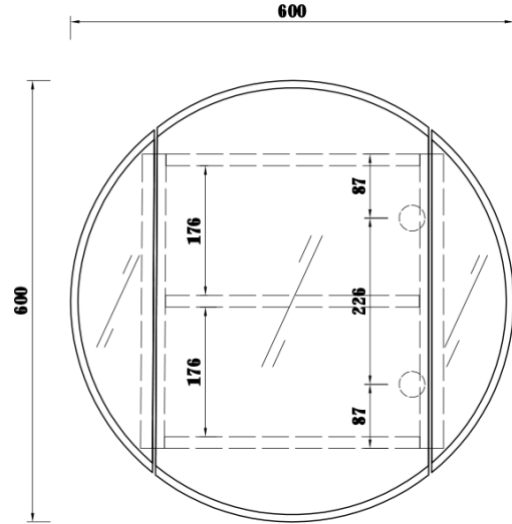

Mirage Round Mirror Shaving Cabinet 600mm NGB_SCR_600

The Mirage Round Mirror Shaving Cabinet embodies the marriage of design and functionality. Available in both a frameless and black trim, this cabinet is ideal for any modern Australian bathroom. Completely recess into your wall for a seamless finish, or semi recess to access the built in undermounted light trough and add to the ambiance of your new bathroom.

Mirage Round Shaving Cabinet 600mm

Dimensions	600 x 600 x 170mm
Material	Cabinet: 16mm Particleboard Mirror: Copper Free 3mm Environmental Mirror
Available Sizes	600mm, 800mm, 1000mm
Available Finishes	Frameless, Black Trim
LED Light Options	Daylight White: 12v DC 9.6w per meter IP20 5500K Cool White: 12v DC 9.6w per meter IP20 4000K Warm White: 12v DC 9.6w per meter IP20 3000K

Cabinet Size	Levels of Storage	Adjustable Shelves
600mm	2	1
800mm	3	2
1000mm	4	3

Note: All Mirage Mirror Shaving Cabinets come with pre-installed light trough located at the bottom of the cabinet. It is only available on RHS opening although hinges can be relocated to the opposite side with some light drilling. This will give you the flexibility to have door openings for both LHS and RHS.