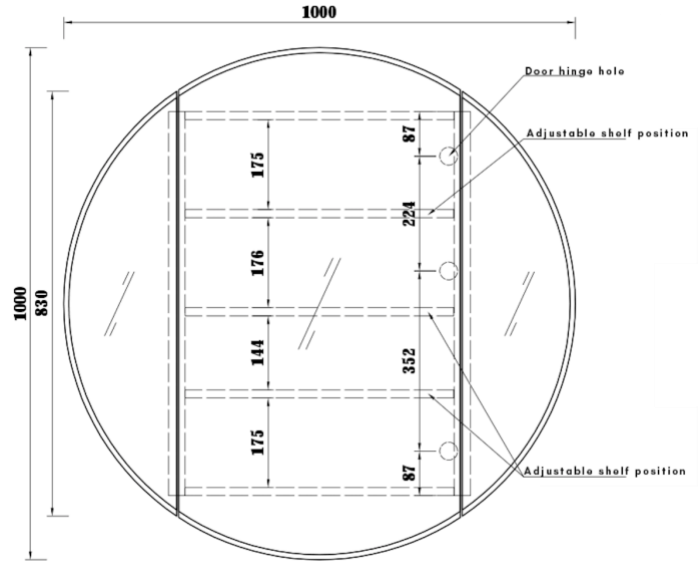

Mirage Round Mirror Shaving Cabinet 1000mm NGB-SCR-1000

The Mirage Round Mirror Shaving Cabinet embodies the marriage of design and functionality. Available in both a frameless and black trim, this cabinet is ideal for any modern Australian bathroom. Completely recess into your wall for a seamless finish, or semi recess to access the built in undermounted light trough and add to the ambiance of your new bathroom.

Mirage Round Shaving Cabinet 1000mm

Dimensions	1000 x 1000 x 170mm
Material	Cabinet: 16mm Particleboard Mirror: Copper Free 3mm Environmental Mirror
Available Sizes	600mm, 800mm, 1000mm
Available Finishes	Frameless, Black Trim
LED Light Options	Daylight White: 12v DC 9.6w per meter IP20 5500K Cool White: 12v DC 9.6w per meter IP20 4000K Warm White: 12v DC 9.6w per meter IP20 3000K

Cabinet Size	Levels of Storage	Adjustable Shelves
600mm	2	1
800mm	3	2
1000mm	4	3

Note: All Mirage Mirror Shaving Cabinets come with pre-installed light trough located at the bottom of the cabinet. It is only available on RHS opening although hinges can be relocated to the opposite side with some light drilling. This will give you the flexibility to have door openings for both LHS and RHS.