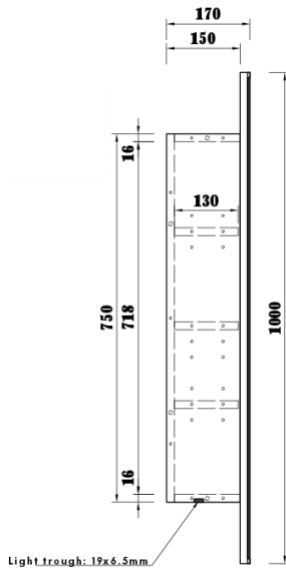

Mirage Round Mirror Shaving Cabinet 1000mm NGB-SCR-1000

The Mirage Round Mirror Shaving Cabinet embodies the marriage of design and functionality. Available in both a frameless and black trim, this cabinet is ideal for any modern Australian bathroom. Completely recess into your wall for a seamless finish, or semi recess to access the built in undermounted light trough and add to the ambiance of your new bathroom.

Mirage Round Shaving Cabinet 1000mm

Dimensions	1000 x 1000 x 170mm
Material	Cabinet: 16mm Particleboard Mirror: Copper Free 3mm Environmental Mirror
Available Sizes	600mm, 800mm, 1000mm
Available Finishes	Frameless, Black Trim
LED Light Options	Daylight White: 12v DC 9.6w per meter IP20 5500K Cool White: 12v DC 9.6w per meter IP20 4000K Warm White: 12v DC 9.6w per meter IP20 3000K

Cabinet Size	Levels of Storage	Adjustable Shelves
600mm	2	1
800mm	3	2
1000mm	4	3

Note: All Mirage Mirror Shaving Cabinets come with pre-installed light trough located at the bottom of the cabinet. It is only available on RHS opening although hinges can be relocated to the opposite side with some light drilling. This will give you the flexibility to have door openings for both LHS and RHS.