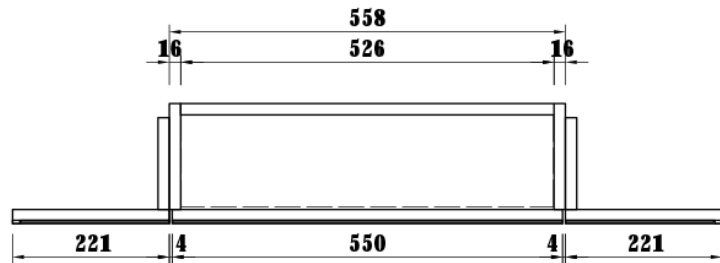

Mirage Round Mirror Shaving Cabinet 1000mm NGB-SCR-1000

The Mirage Round Mirror Shaving Cabinet embodies the marriage of design and functionality. Available in both a frameless and black trim, this cabinet is ideal for any modern Australian bathroom. Completely recess into your wall for a seamless finish, or semi recess to access the built in undermounted light trough and add to the ambiance of your new bathroom.

Mirage Round Shaving Cabinet 1000mm

Dimensions	1000 x 1000 x 170mm
Material	Cabinet: 16mm Particleboard Mirror: Copper Free 3mm Environmental Mirror
Available Sizes	600mm, 800mm, 1000mm
Available Finishes	Frameless, Black Trim
LED Light Options	Daylight White: 12v DC 9.6w per meter IP20 5500K Cool White: 12v DC 9.6w per meter IP20 4000K Warm White: 12v DC 9.6w per meter IP20 3000K

Cabinet Size	Levels of Storage	Adjustable Shelves
600mm	2	1
800mm	3	2
1000mm	4	3

Note: All Mirage Mirror Shaving Cabinets come with pre-installed light trough located at the bottom of the cabinet. It is only available on RHS opening although hinges can be relocated to the opposite side with some light drilling. This will give you the flexibility to have door openings for both LHS and RHS.