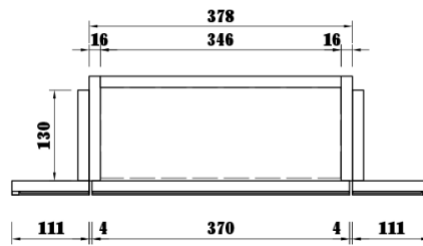

Mirage Round Mirror Shaving Cabinet 600mm

NGB_SCR_600

The Mirage Round Mirror Shaving Cabinet embodies the marriage of design and functionality. Available in both a frameless and black trim, this cabinet is ideal for any modern Australian bathroom. Completely recess into your wall for a seamless finish, or semi recess to access the built in undermounted light trough and add to the ambiance of your new bathroom.

Mirage Round Shaving Cabinet 600mm

Dimensions	600 x 600 x 170mm
Material	Cabinet: 16mm Particleboard Mirror: Copper Free 3mm Environmental Mirror
Available Sizes	600mm, 800mm, 1000mm
Available Finishes	Frameless, Black Trim
LED Light Options	Daylight White: 12v DC 9.6w per meter IP20 5500K Cool White: 12v DC 9.6w per meter IP20 4000K Warm White: 12v DC 9.6w per meter IP20 3000K

Cabinet Size	Levels of Storage	Adjustable Shelves
600mm	2	1
800mm	3	2
1000mm	4	3

Note: All Mirage Mirror Shaving Cabinets come with pre-installed light trough located at the bottom of the cabinet. It is only available on RHS opening although hinges can be relocated to the opposite side with some light drilling. This will give you the flexibility to have door openings for both LHS and RHS.