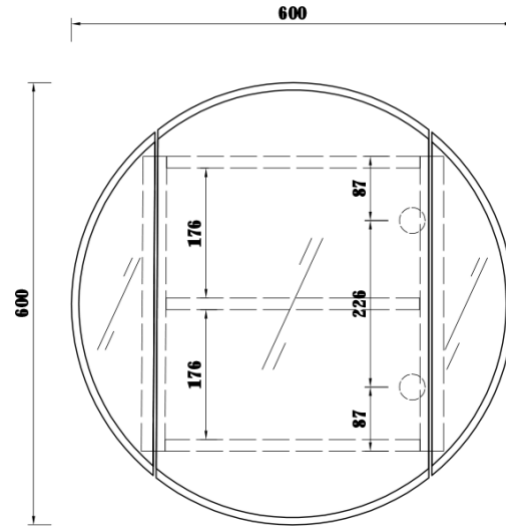

Mirage Round Mirror Shaving Cabinet 600mm

NGB_SCR_600

The Mirage Round Mirror Shaving Cabinet embodies the marriage of design and functionality. Available in both a frameless and black trim, this cabinet is ideal for any modern Australian bathroom. Completely recess into your wall for a seamless finish, or semi recess to access the built in undermounted light trough and add to the ambiance of your new bathroom.

Mirage Round Shaving Cabinet 600mm

Dimensions	600 x 600 x 170mm
Material	Cabinet: 16mm Particleboard Mirror: Copper Free 3mm Environmental Mirror
Available Sizes	600mm, 800mm, 1000mm
Available Finishes	Frameless, Black Trim
LED Light Options	Daylight White: 12v DC 9.6w per meter IP20 5500K Cool White: 12v DC 9.6w per meter IP20 4000K Warm White: 12v DC 9.6w per meter IP20 3000K

Cabinet Size	Levels of Storage	Adjustable Shelves
600mm	2	1
800mm	3	2
1000mm	4	3

Note: All Mirage Mirror Shaving Cabinets come with pre-installed light trough located at the bottom of the cabinet. It is only available on RHS opening although hinges can be relocated to the opposite side with some light drilling. This will give you the flexibility to have door openings for both LHS and RHS.