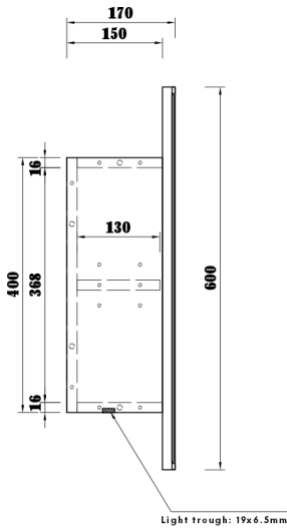

Mirage Round Mirror Shaving Cabinet 600mm

NGB_SCR_600

The Mirage Round Mirror Shaving Cabinet embodies the marriage of design and functionality. Available in both a frameless and black trim, this cabinet is ideal for any modern Australian bathroom. Completely recess into your wall for a seamless finish, or semi recess to access the built in undermounted light trough and add to the ambiance of your new bathroom.

Mirage Round Shaving Cabinet 600mm

Dimensions	600 x 600 x 170mm
Material	Cabinet: 16mm Particleboard Mirror: Copper Free 3mm Environmental Mirror
Available Sizes	600mm, 800mm, 1000mm
Available Finishes	Frameless, Black Trim
LED Light Options	Daylight White: 12v DC 9.6w per meter IP20 5500K Cool White: 12v DC 9.6w per meter IP20 4000K Warm White: 12v DC 9.6w per meter IP20 3000K

Cabinet Size	Levels of Storage	Adjustable Shelves
600mm	2	1
800mm	3	2
1000mm	4	3

Note: All Mirage Mirror Shaving Cabinets come with pre-installed light trough located at the bottom of the cabinet. It is only available on RHS opening although hinges can be relocated to the opposite side with some light drilling. This will give you the flexibility to have door openings for both LHS and RHS.