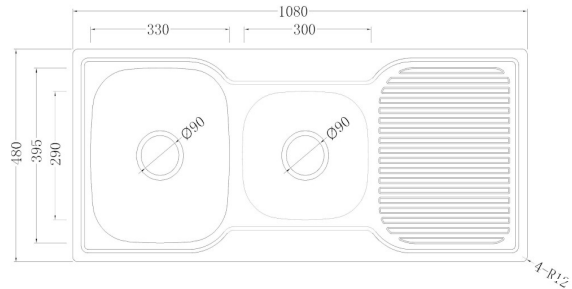

# Paco 1 & 3/4 Bowl Drainer Sink

1080 x 480mm  
SS14BDS

The Paco pressed kitchen sinks are a reliable addition to any kitchen. Designed to be easy to clean and simple to install overmounted. Available in Right Hand Bowl and Left Hand Bowl variants.

Available Finishes:	Stainless Steel (SS14BDS - LHB) - Pictured Above Stainless Steel (SS14BDS - RHB)
Material	Premium Grade 304 Stainless Steel
Dimensions	1080mm length x 480mm width x 180/150mm depth
Bowl Size	Big Bowl: 330 x 395 x 180mm / 23L Small Bowl: 300 x 290 x 150mm / 13L
Waste Outlet	90mm
Features	Suitable for insert (overmount) application Pressed stainless steel sink 1 & 3/4 Bowl Sink with Left or Right Drainer Centre rear waste Supplied with fasteners and cut out template
Warranty:	25 Years <i>Please refer to Warranty Guide for full terms &amp; conditions</i>