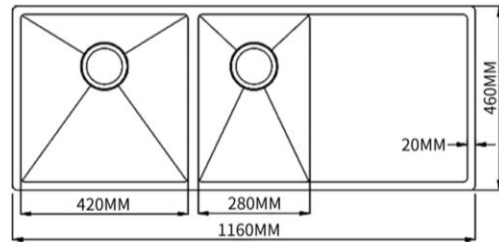

Zen 1.5 Bowl with Drainer Sink

1160 x 460mm
SS15BDS-1160

Crafted from a single sheet of high-grade stainless steel, our Zen Kitchen Sinks are a reliable and timeless addition to any kitchen. Undermount for an especially flawless finish!

Available Finishes:	Stainless Steel (SS15BDS-1160) - Rear Waste Stainless Steel (SS15BDS-1160M) - Centre Waste
Material	Premium Grade 304 Stainless Steel
Dimensions	1160mm length x 460mm width x 205mm depth (1.2mm thickness)
Bowl Size	420 x 420 x 200mm / 280 x 420 x 200mm / 35L / 24L
Waste Outlet	90mm
Features	Suitable for Inset, Undermount or Flushmount application Handmade stainless steel sink 1.5 Bowl with Drainer Sink Centre rear waste Sound deadening pads Condensation prevention coating on sink exterior Supplied with fasteners and cut out template
Warranty:	25 Years <i>Please refer to Warranty Guide for full terms & conditions</i>