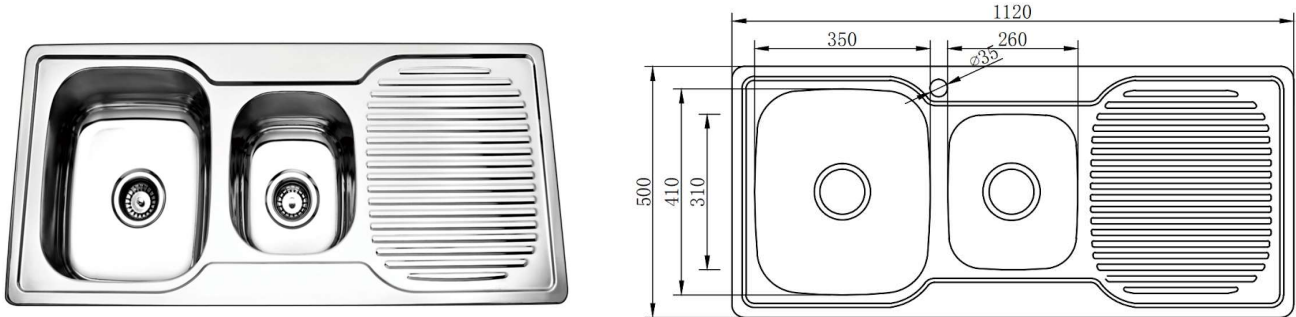

Paco 1 & 3/4 Bowl Drainer Sink

1120 x 500mm
SS15BDS

The Paco pressed kitchen sinks are a reliable addition to any kitchen. Designed to be easy to clean and simple to install overmounted. Available in Right Hand Bowl and Left Hand Bowl variants.

Available Finishes: Stainless Steel (SS15BDS - LHB) - Pictured Above
Stainless Steel (SS15BDS - RHB)

Material Premium Grade 304 Stainless Steel

Dimensions 1120mm length x 500mm width x 190/160mm depth

Bowl Size Big Bowl: 350 x 410 x 190mm / 27L
Small Bowl: 260 x 310 x 150mm / 12L

Waste Outlet 90mm

Features Suitable for insert (overmount) application
Pressed stainless steel sink
1 & 3/4 Bowl Sink with Left or Right Drainer
Centre rear waste
Supplied with fasteners and cut out template