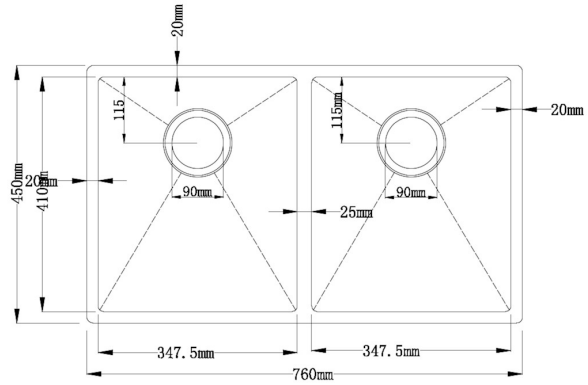

# Zen Double Kitchen Sink

760 x 450mm  
SSDB-76

Crafted from a single sheet of high-grade stainless steel, our Zen Kitchen Sinks are a reliable and timeless addition to any kitchen. Undermount for an especially flawless finish!

Available Finishes: Stainless Steel (SSDB-76)  
Gunmetal (LUX-SSUR7645A0GM)  
Copper (LUX-SSUR7645A0CP)

Material Premium Grade 304 Stainless Steel

Dimensions 760mm length x 450mm width x 205mm depth (1.2mm thickness)

Bowl Size 347.5 x 410 x 200mm / 28L (x2)

Waste Outlet 90mm

Features Suitable for Inset, Undermount or Flushmount application  
Handmade stainless steel sink  
Double bowl  
Centre rear waste  
Sound deadening pads  
Bowl insulation - condensation prevention coating  
Supplied with fasteners and cut out template