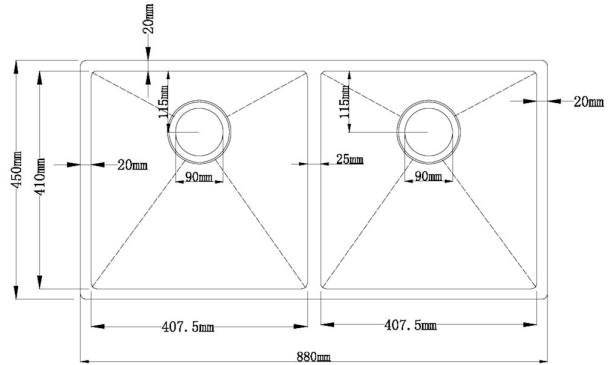

Zen Double Kitchen Sink

880 x 450mm
SSDB-88

Crafted from a single sheet of high-grade stainless steel, our Zen Kitchen Sinks are a reliable and timeless addition to any kitchen. Undermount for an especially flawless finish!

Available Finishes:	Stainless Steel (SSDB-88)
Material	Premium Grade 304 Stainless Steel
Dimensions	880mm length x 450mm width x 205mm depth (1.2mm thickness)
Bowl Size	407.5 x 410 x 200mm / 33L (x2)
Waste Outlet	90mm
Features	<ul style="list-style-type: none"> Suitable for Inset, Undermount or Flushmount application Handmade stainless steel sink Double Bowl Centre rear waste Sound deadening pads Condensation prevention coating on sink exterior Supplied with fasteners and cut out template
Warranty:	<p>25 Years</p> <p><i>Please refer to Warranty Guide for full terms & conditions</i></p>