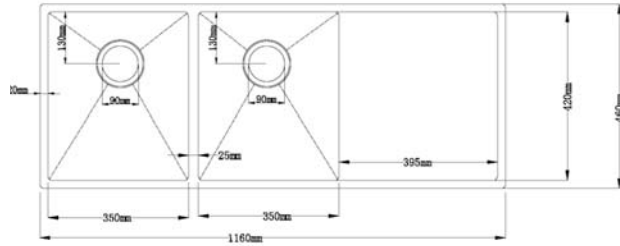

Zen Double Bowl Drainer Sink 1160 x 460mm SSDBDS-1160

Crafted from a single sheet of high-grade stainless steel, our Zen Kitchen Sinks are a reliable and timeless addition to any kitchen. Undermount for an especially flawless finish!

Available Finishes: Stainless Steel (SSDBDS-1160) - Centre Rear Waste
 Stainless Steel (SSDBDS-1160M) - Centre Waste
 Gunmetal (LUX-SSURB11646B0-GM)

Material Premium Grade 304 Stainless Steel

Dimensions 1160mm length x 460mm width x 205mm depth (1.2mm thickness)

Bowl Size 350 x 420 x 200mm / 29L (x2)

Waste Outlet 90mm

Features Suitable for Inset, Undermount or Flushmount application
 Handmade stainless steel sink
 Double Bowl with Drainer Sink
 Centre rear or Centre waste
 Sound deadening pads
 Condensation prevention coating on sink exterior
 Supplied with fasteners and cut out template