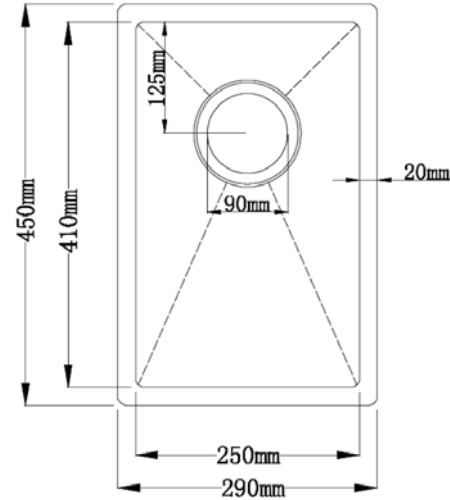

# Zen Single Kitchen Sink

290 x 450mm

SSS-29

Crafted from a single sheet of high-grade stainless steel, our Zen Kitchen Sinks are a reliable and timeless addition to any kitchen. Undermount for an especially flawless finish!

Available Finishes: Stainless Steel (SSS-29)

Material Premium Grade 304 Stainless Steel

Dimensions 290mm length x 450mm width x 205mm depth (1.2mm thickness)

Bowl Size 250 x 410 x 200mm / 20L

Waste Outlet 90mm

Features Suitable for Insert, Undermount or Flushmount application  
Handmade stainless steel sink  
Single Bowl  
Centre rear waste  
Sound deadening pads  
Bowl insulation - condensation prevention coating  
Supplied with fasteners and cut out template