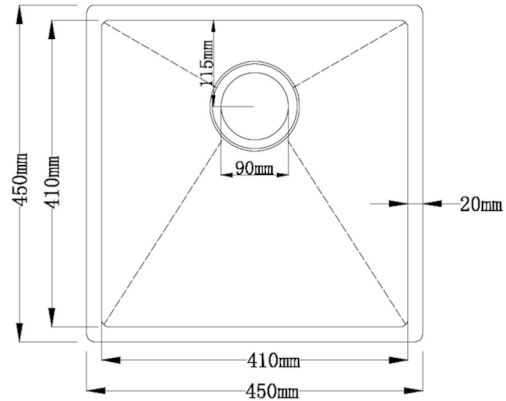

Zen Single Kitchen Sink

450 x 450mm

SSS-45

Crafted from a single sheet of high-grade stainless steel, our Zen Kitchen Sinks are a reliable and timeless addition to any kitchen. Undermount for an especially flawless finish!

Available Finishes:	Stainless Steel (SSS-45) Gunmetal (LUX-SSUR4545A1-GM)
Material	Premium Grade 304 Stainless Steel
Dimensions	450mm length x 450mm width x 205mm depth (1.2mm thickness)
Bowl Size	410 x 410 x 200mm / 34L
Waste Outlet	90mm
Features	Suitable for Insert, Undermount or Flushmount application Handmade stainless steel sink Single Bowl Centre rear waste Sound deadening pads Bowl insulation - condensation prevention coating Supplied with fasteners and cut out template
Warranty:	25 Years <i>Please refer to Warranty Guide for full terms & conditions</i>