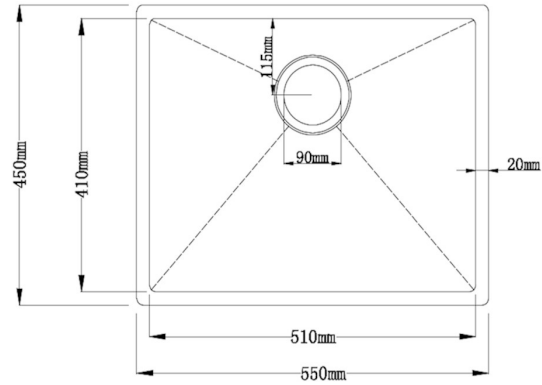

# Zen Single Kitchen Sink

550 x 450mm

SSS-55

Crafted from a single sheet of high-grade stainless steel, our Zen Kitchen Sinks are a reliable and timeless addition to any kitchen. Undermount for an especially flawless finish!

Available Finishes:	Stainless Steel (SSS-55)
Material	Premium Grade 304 Stainless Steel
Dimensions	550mm length x 450mm width x 205mm depth (1.2mm thickness)
Bowl Size	510 x 410 x 200mm / 42L
Waste Outlet	90mm
Features	Suitable for Insert, Undermount or Flushmount application Handmade stainless steel sink Single Bowl Centre rear waste Sound deadening pads Bowl insulation - condensation prevention coating Supplied with fasteners and cut out template
Warranty:	25 Years <i>Please refer to Warranty Guide for full terms &amp; conditions</i>