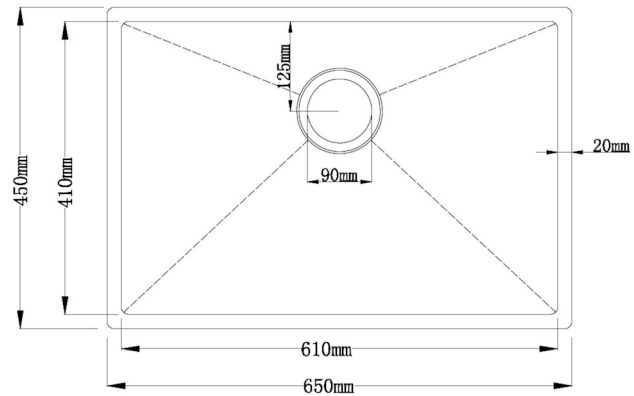

# Zen Single Kitchen Sink

650 x 450mm

SSS-65

Crafted from a single sheet of high-grade stainless steel, our Zen Kitchen Sinks are a reliable and timeless addition to any kitchen. Undermount for an especially flawless finish!

Available Finishes:	Stainless Steel (SSS-65)
Material	Premium Grade 304 Stainless Steel
Dimensions	650mm length x 450mm width x 205mm depth (1.2mm thickness)
Bowl Size	610 x 410 x 200mm / 50L
Waste Outlet	90mm
Features	<ul style="list-style-type: none"> <li>Suitable for Insert, Undermount or Flushmount application</li> <li>Handmade stainless steel sink</li> <li>Single Bowl</li> <li>Centre rear waste</li> <li>Sound deadening pads</li> <li>Bowl insulation - condensation prevention coating</li> <li>Supplied with fasteners and cut out template</li> </ul>