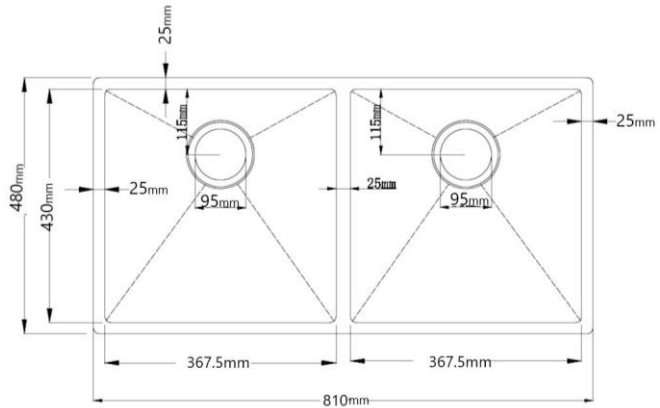

# Zen Double Kitchen Sink

810 x 480mm  
SSSDBL

Crafted from a single sheet of high-grade stainless steel, our Zen Kitchen Sinks are a reliable and timeless addition to any kitchen. Undermount for an especially flawless finish!

Available Finishes:	Stainless Steel
Material	Premium Grade 304 Stainless Steel
Dimensions	810mm length x 480mm width x 220mm depth (1.2mm thickness)
Bowl Size	368 x 430 x 215mm
Waste Outlet	90mm
Features	<ul style="list-style-type: none"> <li>Suitable for Inset, Undermount or Flushmount application</li> <li>Handmade stainless steel sink</li> <li>Double Bowl</li> <li>Centre rear waste</li> <li>Sound deadening pads</li> <li>Condensation prevention coating on sink exterior</li> <li>Supplied with fasteners and cut out template</li> </ul>
<b>Warranty:</b>	<p>25 Years</p> <p><i>Please refer to Warranty Guide for full terms &amp; conditions</i></p>