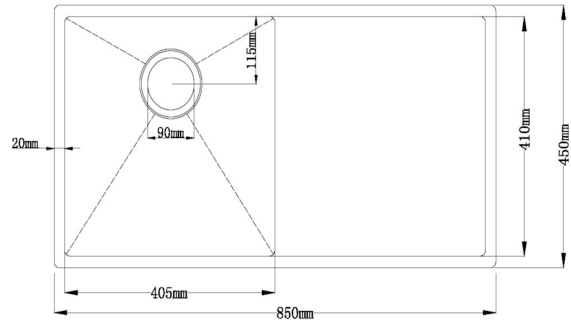

# Zen Single Bowl Drainer Sink 850 x 450mm SSSDS-85

Crafted from a single sheet of high-grade stainless steel, our Zen Kitchen Sinks are a reliable and timeless addition to any kitchen. Undermount for an especially flawless finish!

Available Finishes:	Stainless Steel (SSSDS-85)
Material	Premium Grade 304 Stainless Steel
Dimensions	850mm length x 450mm width x 205mm depth (1.2mm thickness)
Bowl Size	405 x 410 x 200mm / 33L
Waste Outlet	90mm
Features	Suitable for Insert, Undermount or Flushmount application Handmade stainless steel sink Single Bowl with Drainer Sink Centre rear waste Sound deadening pads Bowl insulation - condensation prevention coating Supplied with fasteners and cut out template
<b>Warranty:</b>	25 Years <i>Please refer to Warranty Guide for full terms &amp; conditions</i>