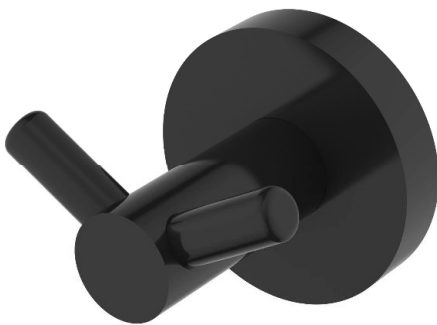

D027020PA - Single Towel Rail (Matte Black)

D027021PA - Double Towel Rail (Matte Black)

D27030PA – Clothes Hook (Matte Black)

SUMMER

SYDNEY SERIES Accessories

D27060BPA – Toilet Roll Holder (Matte Black)

D27040APA - Towel Ring (Matte Black)

SYDNEY SERIES

Accessories

Our Sydney range embodies all that we love about the city we call home: the perfect balance of contemporary design and timelessness. The Sydney Accessories range is characterised by a slender cylindrical body paired with a modern slimline handle.