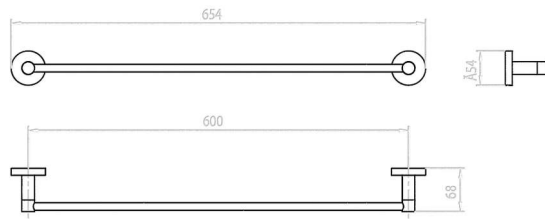

D027020PA - Single Towel Rail (Matte Black)

D027021PA - Double Towel Rail (Matte Black)

D27030PA – Clothes Hook (Matte Black)

SUMMER

SYDNEY SERIES Accessories

D27060BPA – Toilet Roll Holder (Matte Black)

D27040APA - Towel Ring (Matte Black)

While we aim to ensure the specifications shown are correct at time of printing, Summer reserves the right to make modifications without prior notice. Always use the physical product measurements for mark-ups and roughing-in as the line drawing shown may differ from the actual product over time. All measurements are shown in millimetres. Colours may vary from image shown.