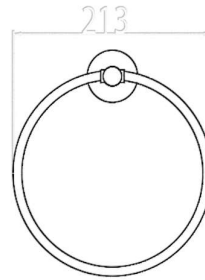

D027020PA - Single Towel Rail (Matte Black)

D027021PA - Double Towel Rail (Matte Black)

D27030PA – Clothes Hook (Matte Black)

SUMMER

SYDNEY SERIES Accessories

D27060BPA – Toilet Roll Holder (Matte Black)

D27040APA - Towel Ring (Matte Black)

While we aim to ensure the specifications shown are correct at time of printing, Summer reserves the right to make modifications without prior notice. Always use the physical product measurements for mark-ups and roughing-in as the line drawing shown may differ from the actual product over time. All measurements are shown in millimetres. Colours may vary from image shown.