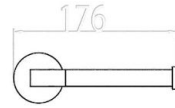

D027020PA - Single Towel Rail (Matte Black)

D027021PA - Double Towel Rail (Matte Black)

D27030PA – Clothes Hook (Matte Black)

SUMMER

SYDNEY SERIES Accessories

D27060BPA – Toilet Roll Holder (Matte Black)

D27040APA - Towel Ring (Matte Black)

While we aim to ensure the specifications shown are correct at time of printing, Summer reserves the right to make modifications without prior notice. Always use the physical product measurements for mark-ups and roughing-in as the line drawing shown may differ from the actual product over time. All measurements are shown in millimetres. Colours may vary from image shown.