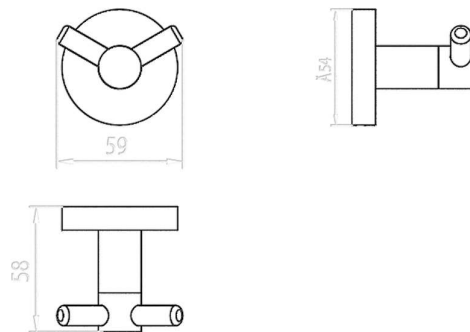

D027020PA - Single Towel Rail (Matte Black)

D027021PA - Double Towel Rail (Matte Black)

D27030PA – Clothes Hook (Matte Black)

SUMMER

SYDNEY SERIES Accessories

D27060BPA – Toilet Roll Holder (Matte Black)

D27040APA - Towel Ring (Matte Black)

While we aim to ensure the specifications shown are correct at time of printing, Summer reserves the right to make modifications without prior notice. Always use the physical product measurements for mark-ups and roughing-in as the line drawing shown may differ from the actual product over time. All measurements are shown in millimetres. Colours may vary from image shown.