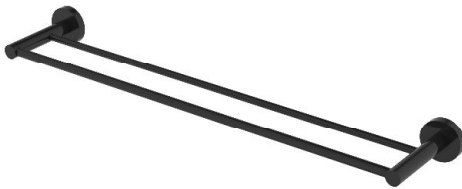

D027020PA - Single Towel Rail (Matte Black)

D027021PA - Double Towel Rail (Matte Black)

D27030PA – Clothes Hook (Matte Black)

SUMMER

SYDNEY SERIES Accessories

D27060BPA – Toilet Roll Holder (Matte Black)

D27040APA - Towel Ring (Matte Black)

SYDNEY SERIES

Accessories

Our Sydney range embodies all that we love about the city we call home: the perfect balance of contemporary design and timelessness. The Sydney Accessories range is characterised by a slender cylindrical body paired with a modern slimline handle.

Finishes:	Black
Material:	Brass
Fixing:	Wall materials vary. The accessory fixing kit supplied is suited for solid wall fixing. For timber framed walls, please ensure the accessory is fixed to a stud/noggin behind the wall. Where stud/noggin is not available, please use suitable hollow wall fixing.
Cleaning Recommendations:	We recommend the use of soapy water or approved cleaners. This product should not be cleaned with abrasive materials. Damage caused by any improper treatment is not covered by the product warranty. Refer to Warranty Condition.
Warranty:	7 Year Replacement Product or Parts 1 Year Finish (Chrome finish covered under standard Product or Parts Warranty) <i>Please refer to Warranty Guide for full terms & conditions</i>