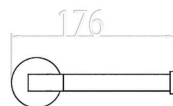

D027020PA - Single Towel Rail (Matte Black)

D027021PA - Double Towel Rail (Matte Black)

D27030PA - Clothes Hook (Matte Black)

SUMMER

SYDNEY SERIES

Accessories

D27060BPA – Tissue Holder (Matte Black)

D27040APA - Towel Ring (Matte Black)

While we aim to ensure the specifications shown are correct at time of printing, Summer reserves the right to make modifications without prior notice. Always use the physical product measurements for mark-ups and roughing-in as the line drawing shown may differ from the actual product over time. All measurements are shown in millimetres. Colours may vary from image shown.