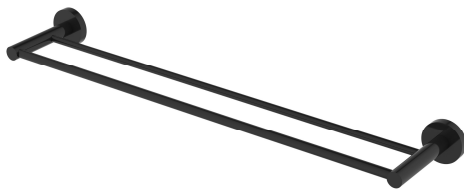

D027020PA - Single Towel Rail (Matte Black)

D027021PA - Double Towel Rail (Matte Black)

D27030PA - Clothes Hook (Matte Black)

SUMMER

SYDNEY SERIES

Accessories

D27060BPA – Tissue Holder (Matte Black)

D27040APA - Towel Ring (Matte Black)

SYDNEY SERIES

Accessories

Our Sydney range embodies all that we love about the city we call home: the perfect balance of contemporary design and timelessness. The Sydney Accessories range is characterised by a slender cylindrical body paired with a modern slimline handle.

Finishes:	Black
Material:	Brass
Fixing:	Wall materials vary. The accessory fixing kit supplied is suited for solid wall fixing. For timber framed walls, please ensure the accessory is fixed to a stud/noggin behind the wall. Where stud/noggin is not available, please use suitable hollow wall fixing.
Cleaning Recommendations:	We recommend the use of soapy water or approved cleaners. This product should not be cleaned with abrasive materials. Damage caused by any improper treatment is not covered by the product warranty. Refer to Warranty Condition.
Warranty:	7 Year Replacement Product or Parts 1 Year Finish (Chrome finish covered under standard Product or Parts Warranty) <i>Please refer to Warranty Guide for full terms & conditions</i>