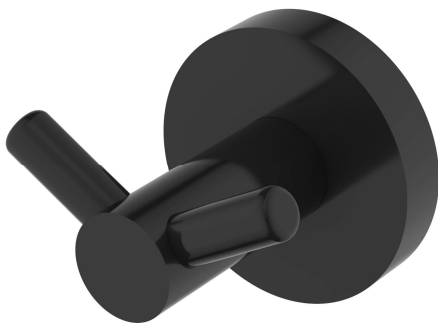

D027020PA - Single Towel Rail (Matte Black)

D027021PA - Double Towel Rail (Matte Black)

D27030PA - Clothes Hook (Matte Black)

SUMMER

SYDNEY SERIES

Accessories

D27060BPA – Tissue Holder (Matte Black)

D27040APA - Towel Ring (Matte Black)

SYDNEY SERIES

Accessories

Our Sydney range embodies all that we love about the city we call home: the perfect balance of contemporary design and timelessness. The Sydney Accessories range is characterised by a slender cylindrical body paired with a modern slimline handle.