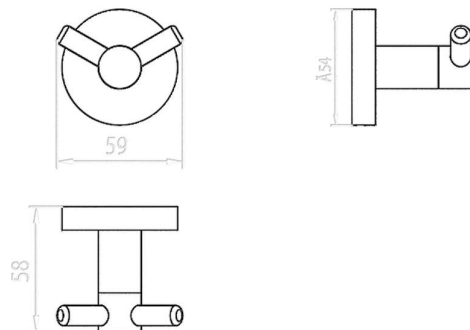

D027020PA - Single Towel Rail (Matte Black)

D027021PA - Double Towel Rail (Matte Black)

D27030PA - Clothes Hook (Matte Black)

SUMMER

SYDNEY SERIES

Accessories

D27060BPA – Tissue Holder (Matte Black)

D27040APA - Towel Ring (Matte Black)

While we aim to ensure the specifications shown are correct at time of printing, Summer reserves the right to make modifications without prior notice. Always use the physical product measurements for mark-ups and roughing-in as the line drawing shown may differ from the actual product over time. All measurements are shown in millimetres. Colours may vary from image shown.