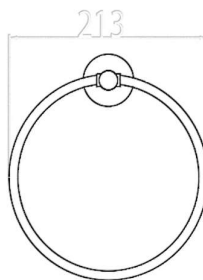

D027020PA - Single Towel Rail (Matte Black)

D027021PA - Double Towel Rail (Matte Black)

D27030PA - Clothes Hook (Matte Black)

SUMMER

SYDNEY SERIES

Accessories

D27060BPA – Tissue Holder (Matte Black)

D27040APA - Towel Ring (Matte Black)

While we aim to ensure the specifications shown are correct at time of printing, Summer reserves the right to make modifications without prior notice. Always use the physical product measurements for mark-ups and roughing-in as the line drawing shown may differ from the actual product over time. All measurements are shown in millimetres. Colours may vary from image shown.