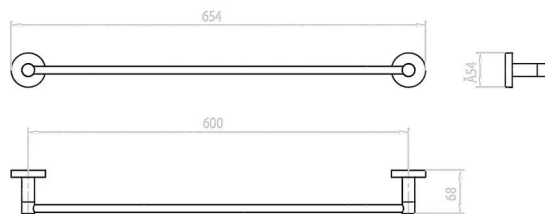

D027020PA - Single Towel Rail (Matte Black)

D027021PA - Double Towel Rail (Matte Black)

D27030PA - Clothes Hook (Matte Black)

SUMMER

SYDNEY SERIES

Accessories

D27060BPA – Tissue Holder (Matte Black)

D27040APA - Towel Ring (Matte Black)

While we aim to ensure the specifications shown are correct at time of printing, Summer reserves the right to make modifications without prior notice. Always use the physical product measurements for mark-ups and roughing-in as the line drawing shown may differ from the actual product over time. All measurements are shown in millimetres. Colours may vary from image shown.