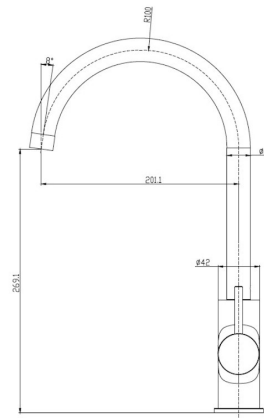

Our Sydney range embodies all that we love about the city we call home: the perfect balance of contemporary design and timelessness. This range is characterised by a slender cylindrical body paired with a modern slimline handle. The Sydney Kitchen Mixer is of a machined brass construction and is available in both Chrome and Black finishes.

Finishes: Chrome (SYDNEY-ZY56G13C)
Black (SYDNEY-ZY56G13PA)

Material Solid Brass Construction

WELS Rating 5 Star – 5.0 litres/min

Temperature Maximum 80°C

Pressure Maximum 500 kpa

Warranty: 15 Year Cartridge
7 Year Product or Parts
3 Year Finish (Chrome finish covered under standard Product or Parts Warranty)
Please refer to Warranty Guide for full terms & conditions

While we aim to ensure the specifications shown are correct at time of printing, Summer reserves the right to make modifications without prior notice. Always use the physical product measurements for mark-ups and roughing-in as the line drawing shown may differ from the actual product over time. All measurements are shown in millimetres. Colours may vary from image shown.