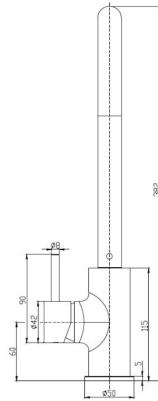

Our Sydney range embodies all that we love about the city we call home: the perfect balance of contemporary design and timelessness. This range is characterised by a slender cylindrical body paired with a modern slimline handle. The Sydney Kitchen Mixer is of a machined brass construction and is available in both Chrome and Black finishes.

Finishes: Chrome (SYDNEY-ZY56G13C)
Black (SYDNEY-ZY56G13PA)

Material Solid Brass Construction

WELS Rating 5 Star – 5.0 litres/min

Temperature Maximum 80°C

Pressure Maximum 500 kpa

Warranty: 15 Year Cartridge
7 Year Product or Parts
3 Year Finish (Chrome finish covered under standard Product or Parts Warranty)
Please refer to Warranty Guide for full terms & conditions