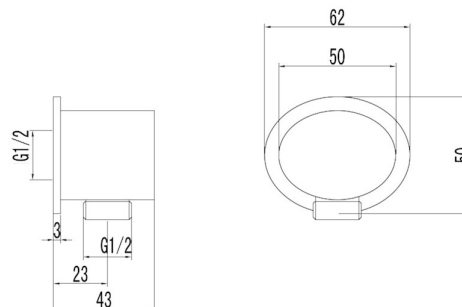

8M - Shower Outlet (Square Chrome)

8N - Shower Outlet (Round Chrome)

7F - Shower Outlet (Oval Chrome)

Shower Outlet

The Ava Shower range has been designed for the modern Australian home. Crafted from solid brass, the Ava Shower Outlets are an essential part of any new bathroom project.

Warranty: 7 Year Replacement Product or Parts
1 Year Finish (Chrome finish covered under standard Product or Parts Warranty)
Please refer to Warranty Guide for full terms & conditions

While we aim to ensure the specifications shown are correct at time of printing, Summer reserves the right to make modifications without prior notice. Always use the physical product measurements for mark-ups and roughing-in as the line drawing shown may differ from the actual product over time. All measurements are shown in millimetres. Colours may vary from image shown.