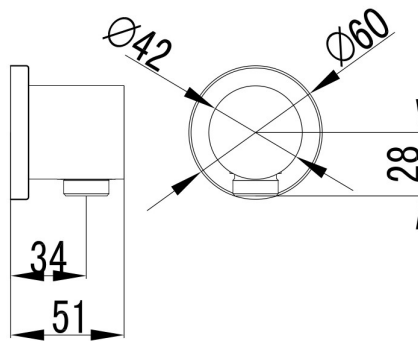

8M - Shower Outlet (Square Chrome)

8N - Shower Outlet (Round Chrome)

7F - Shower Outlet (Oval Chrome)

Shower Outlet

The Ava Shower range has been designed for the modern Australian home. Crafted from solid brass, the Ava Shower Outlets are an essential part of any new bathroom project.

Warranty: 7 Year Replacement Product or Parts
1 Year Finish (Chrome finish covered under standard Product or Parts Warranty)
Please refer to Warranty Guide for full terms & conditions

While we aim to ensure the specifications shown are correct at time of printing, Summer reserves the right to make modifications without prior notice. Always use the physical product measurements for mark-ups and roughing-in as the line drawing shown may differ from the actual product over time. All measurements are shown in millimetres. Colours may vary from image shown.