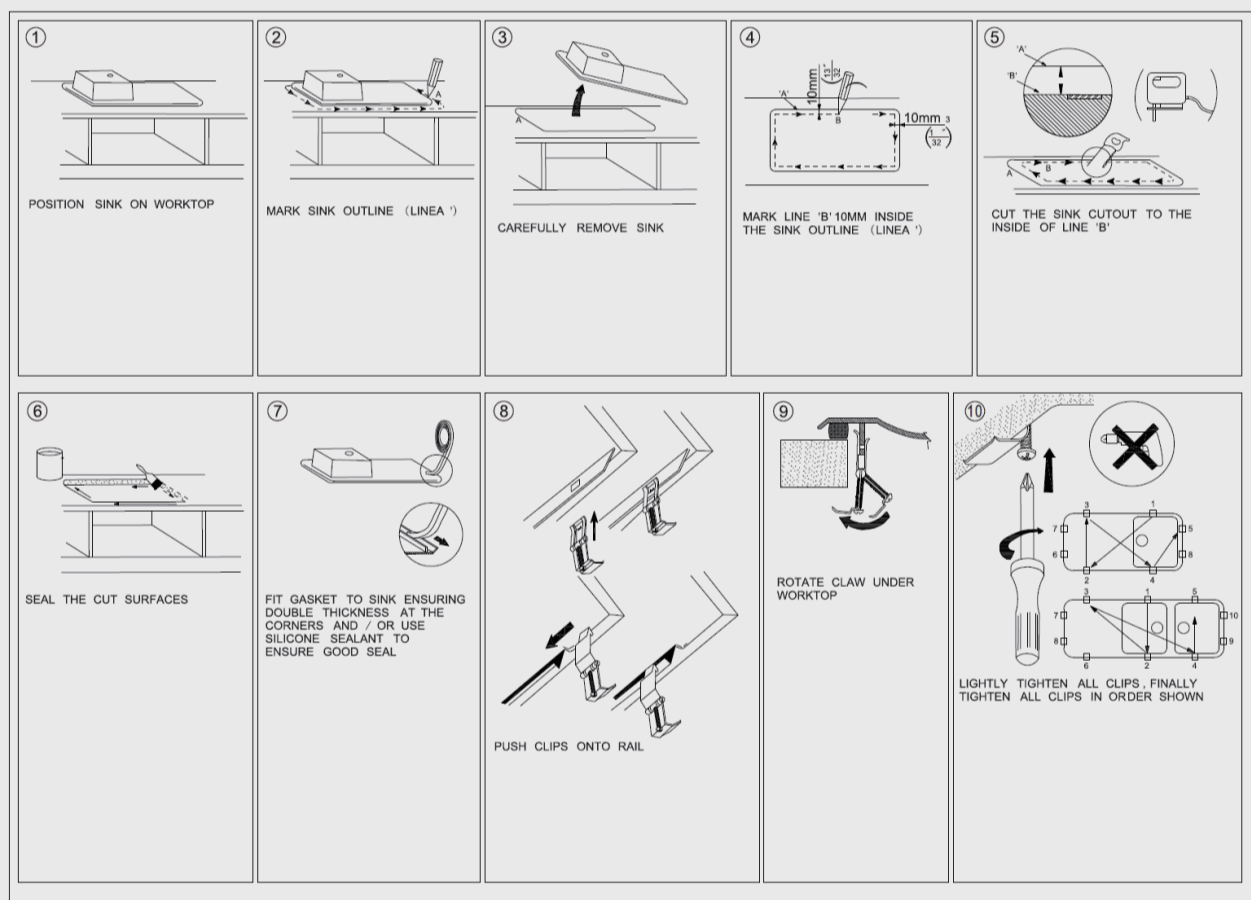

Stainless Steel Kitchen Sink

SKU: 7145R.KS ● ●

www.aquaperla.com.au

SPECIFICATION

Color Availability: Chrome / Dark Grey

Material: Stainless Steel

Dimension: 710mmL x 450mmW x 205mmH

Weight: 12.0 KG

Package Size: 780*520*290 mm

Spec.: Stainless Steel Kitchen Sink

Installation: Drop-in / Flush / Under-mount

Instructions for Top Mounted Sinks

Instructions for Under Mounted Sinks

CLEANING RECOMMENDATIONS