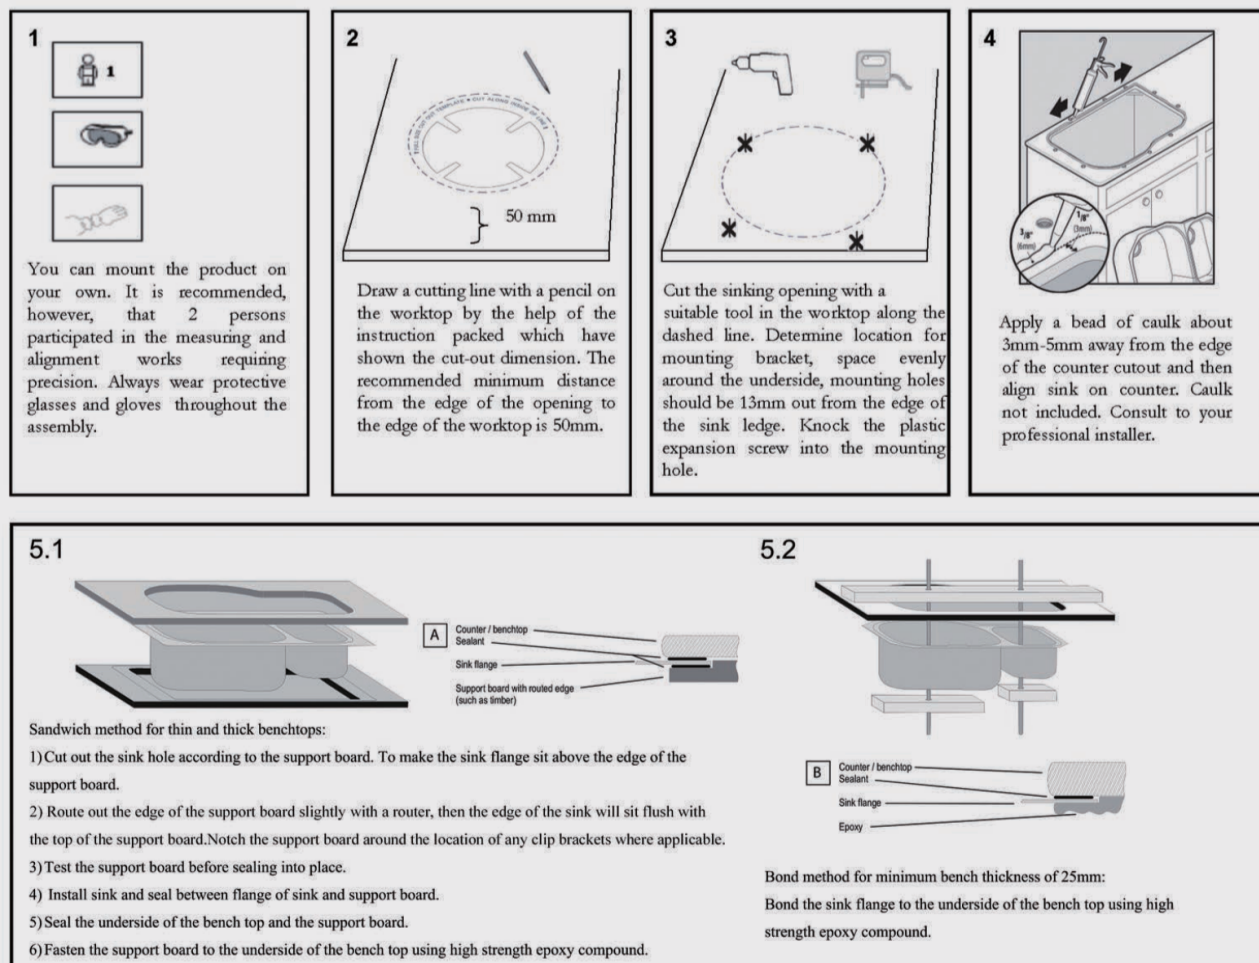

Package Size: 780*520*290 mm

Spec.: Stainless Steel Kitchen Sink

Installation: Drop-in / Flush / Under-mount

Instructions for Top Mounted Sinks

Instructions for Under Mounted Sinks

CLEANING RECOMMENDATIONS