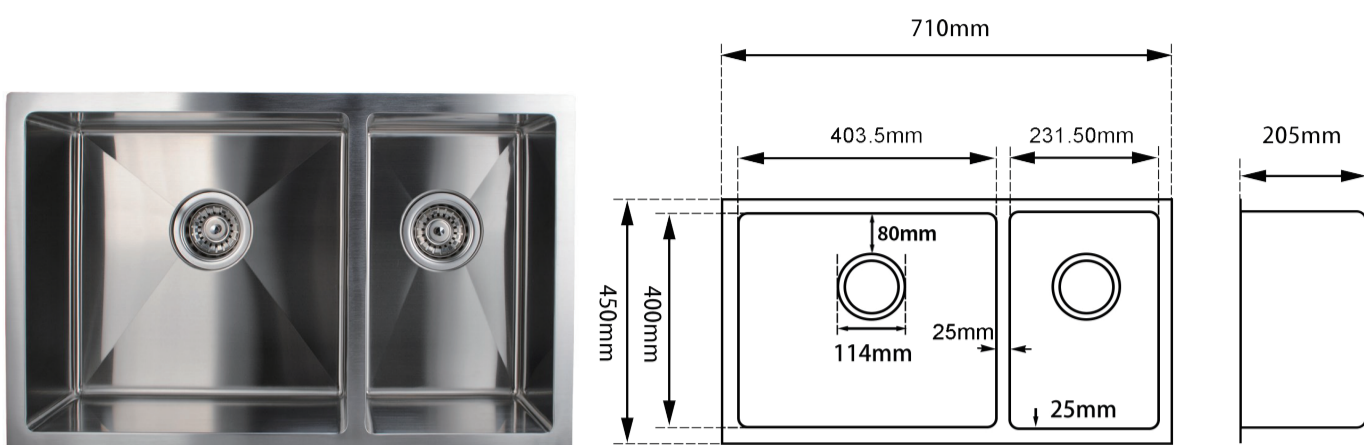

Stainless Steel Kitchen Sink

SKU: 7145R.KS ● ●

www.aquaperla.com.au

SPECIFICATION

Color Availability: Chrome / Dark Grey

Material: Stainless Steel

Dimension: 710mmL x 450mmW x 205mmH

Weight: 12.0 KG

Package Size: 780*520*290 mm

Spec.: Stainless Steel Kitchen Sink

Installation: Drop-in / Flush / Under-mount

Instructions for Top Mounted Sinks

Instructions for Under Mounted Sinks

CLEANING RECOMMENDATIONS