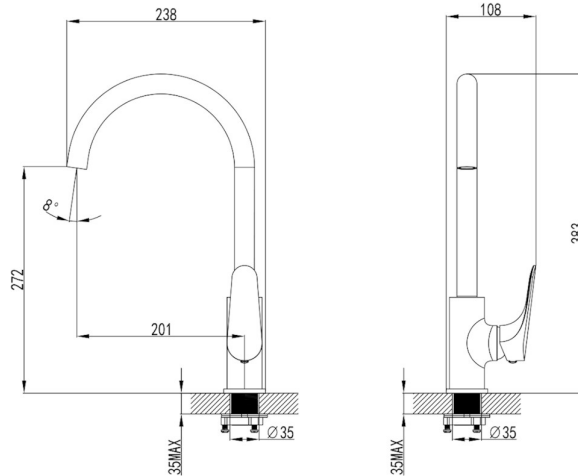

TIMO Kitchen Mixer

TIMO-WGX56G13C

Our Timo tapware series is iconic in its sleek and contoured edges. The Timo Kitchen Mixer combines a elegant cylindrical body with a satisfyingly slim and rounded handle. This sophisticated mixer is a water efficient choice with its 5 Star WELS rating.

Finish: Chrome
Material: Solid Brass Construction

WELS Rating: 5 Star – 5.0 litres/min

Temperature: Maximum 80°C

Pressure: Maximum 500 kpa

Warranty:
15 Year Cartridge
7 Year Product or Parts
3 Year Finish (Chrome finish covered under standard Product or Parts Warranty)
Please refer to Warranty Guide for full terms & conditions

While we aim to ensure the specifications shown are correct at time of printing, Summer reserves the right to make modifications without prior notice. Always use the physical product measurements for mark-ups and roughing-in as the line drawing shown may differ from the actual product over time. All measurements are shown in millimetres. Colours may vary from image shown.