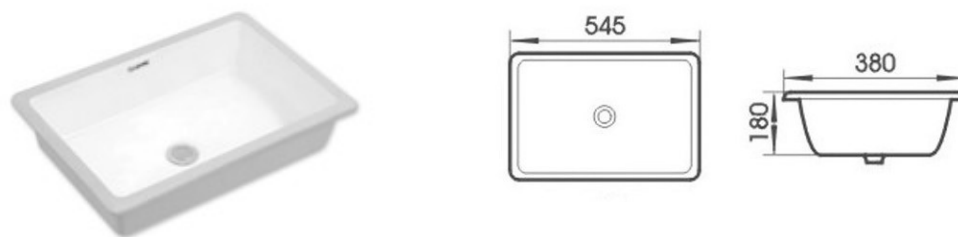

# Rectangular Undermount Basin 545mm

UMB-01

The Rectangle Undermount basin is the perfect choice for anyone looking to create a subtle focal point in their bathroom. This versatile basin offers an easy cleaning experience.

Finishes: Gloss White Finish

Material Vitreous China

---

Dimensions 545 x 380 x 180mm

---

Plug & Waste Suits 32mm Overflow/40mm Universal Waste (Not Supplied)

---

Additional Features Easy to clean design and finish  
Self-cleaning glazed surface Hygiene plus technology  
No Tap Hole. Overflow available only.