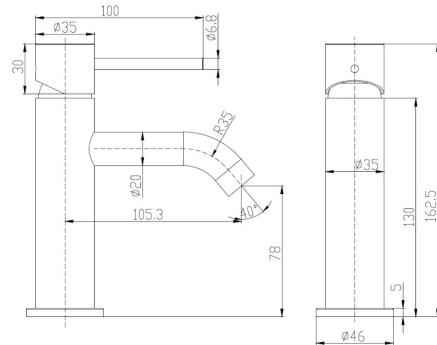

SYDNEY Basin Mixer

VBB168201C

Our Sydney range embodies all that we love about the city we call home: the perfect balance of contemporary design and timelessness. This range is characterised by a slender cylindrical body paired with a modern slimline handle. The Sydney Basin Mixer is of a machined brass construction and is available in both Chrome and Black finishes.

Available Finishes: Black (VBB168201PA)
Chrome (VBB168201C)

Material Solid Brass Construction

WELS Rating 5 Star – 6.0 litres/min

Temperature Maximum 80°C

Pressure Maximum 500 kpa

Warranty: 15 Year Cartridge
7 Year Product or Parts
3 Year Finish (Chrome finish covered under standard Product or Parts Warranty)
Please refer to Warranty Guide for full terms & conditions

While we aim to ensure the specifications shown are correct at time of printing, Summer reserves the right to make modifications without prior notice. Always use the physical product measurements for mark-ups and roughing-in as the line drawing shown may differ from the actual product over time. All measurements are shown in millimetres. Colours may vary from image shown.