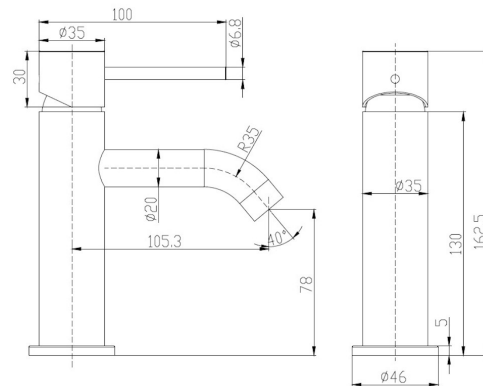

SUMMER

SYDNEY Basin Mixer

VBB168201PA

Our Sydney range embodies all that we love about the city we call home: the perfect balance of contemporary design and timelessness. This range is characterised by a slender cylindrical body paired with a modern slimline handle. The Sydney Basin Mixer is of a machined brass construction and is available in both Chrome and Black finishes.

Available Finishes: Black (VBB168201PA)
Chrome (VBB168201C)

Material Solid Brass Construction

WELS Rating 5 Star – 6.0 litres/min

Temperature Maximum 80°C

Pressure Maximum 500 kpa

Warranty: 15 Year Cartridge
7 Year Product or Parts
3 Year Finish (Chrome finish covered under standard Product or Parts Warranty)
Please refer to Warranty Guide for full terms & conditions

While we aim to ensure the specifications shown are correct at time of printing, Summer reserves the right to make modifications without prior notice. Always use the physical product measurements for mark-ups and roughing-in as the line drawing shown may differ from the actual product over time. All measurements are shown in millimetres. Colours may vary from image shown.