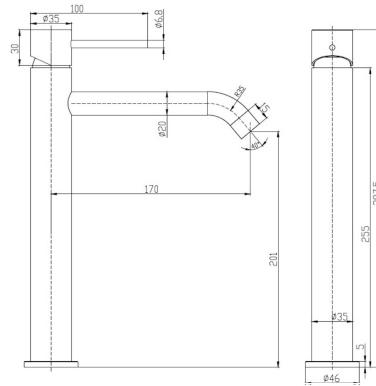

SYDNEY Tall Basin Mixer

VBB168U01PA

Our Sydney range embodies all that we love about the city we call home: the perfect balance of contemporary design and timelessness. This range is characterised by a slender cylindrical body paired with a modern slimline handle. The Sydney Basin Mixer is of a machined brass construction and is available in both Chrome and Black finishes. The 'Tall' edition of this mixer is especially suitable for counter top basins.

Available Finishes: Black (VBB168U01PA)
Chrome (VBB168U01C)

Material Solid Brass Construction

WELS Rating 5 Star – 6.0 litres/min

Temperature Maximum 80°C

Pressure Maximum 500 kpa

Warranty: 15 Year Cartridge
7 Year Product or Parts
3 Year Finish (Chrome finish covered under standard Product or Parts Warranty)
Please refer to Warranty Guide for full terms & conditions

While we aim to ensure the specifications shown are correct at time of printing, Summer reserves the right to make modifications without prior notice. Always use the physical product measurements for mark-ups and roughing-in as the line drawing shown may differ from the actual product over time. All measurements are shown in millimetres. Colours may vary from image shown.