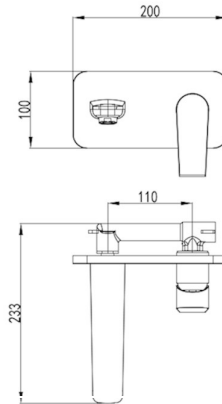

HALE Wall Basin/Bath

Mixer WBK14413C

Our Hale tapware series features the pairing of a classic rounded body with a distinctly squared handle and spout. This gentle design juxtaposition provides interest to any modern bathroom. The Hale Basin/Bath Mixer features a satisfyingly slim yet sturdy handle. Available in Chrome and Black.

While we aim to ensure the specifications shown are correct at time of printing, Summer reserves the right to make modifications without prior notice. Always use the physical product measurements for mark-ups and roughing-in as the line drawing shown may differ from the actual product over time. All measurements are shown in millimetres. Colours may vary from image shown.