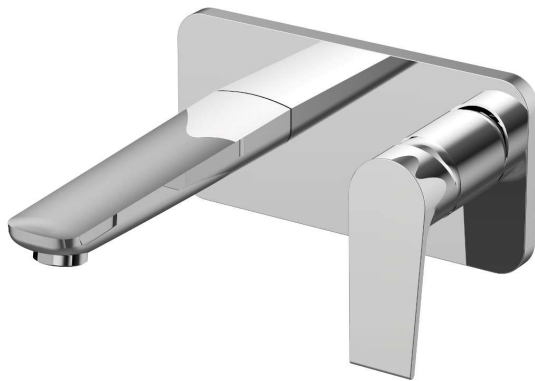

HALE Wall Basin/Bath

Mixer WBK14413C

Our Hale tapware series features the pairing of a classic rounded body with a distinctly squared handle and spout. This gentle design juxtaposition provides interest to any modern bathroom. The Hale Basin/Bath Mixer features a satisfyingly slim yet sturdy handle. Available in Chrome and Black.

Available Finishes: Chrome (WBK14413C)
Black (WBK14413DH)

Material Solid Brass Construction

WELS Rating 5 Star – 5.5 litres/min

Temperature Maximum 80°C

Pressure Maximum 500 kpa

Warranty: 15 Year Cartridge
7 Year Product or Parts
3 Year Finish (Chrome finish covered under standard Product or Parts Warranty)
Please refer to Warranty Guide for full terms & conditions