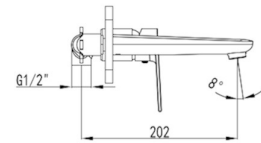

HALE Wall Basin/Bath

Mixer WBK14413C

Our Hale tapware series features the pairing of a classic rounded body with a distinctly squared handle and spout. This gentle design juxtaposition provides interest to any modern bathroom. The Hale Basin/Bath Mixer features a satisfyingly slim yet sturdy handle. Available in Chrome and Black.

While we aim to ensure the specifications shown are correct at time of printing, Summer reserves the right to make modifications without prior notice. Always use the physical product measurements for mark-ups and roughing-in as the line drawing shown may differ from the actual product over time. All measurements are shown in millimetres. Colours may vary from image shown.