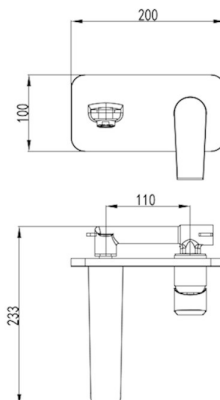

HALE Wall Basin/Bath

Mixer

WBK14413DH

Our Hale tapware series features the pairing of a classic rounded body with a distinctly squared handle and spout. This gentle design juxtaposition provides interest to any modern bathroom. The Hale Basin/Bath Mixer features a satisfyingly slim yet sturdy handle. Available in Chrome and Black.

While we aim to ensure the specifications shown are correct at time of printing, Summer reserves the right to make modifications without prior notice. Always use the physical product measurements for mark-ups and roughing-in as the line drawing shown may differ from the actual product over time. All measurements are shown in millimetres. Colours may vary from image shown.