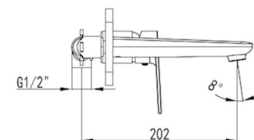

HALE Wall Basin/Bath

Mixer

WBK14413DH

Our Hale tapware series features the pairing of a classic rounded body with a distinctly squared handle and spout. This gentle design juxtaposition provides interest to any modern bathroom. The Hale Basin/Bath Mixer features a satisfyingly slim yet sturdy handle. Available in Chrome and Black.

Available Finishes: Chrome (WBK14413C)
Black (WBK14413DH)

Material Solid Brass Construction

WELS Rating 5 Star – 5.5 litres/min

Temperature Maximum 80°C

Pressure Maximum 500 kpa

Warranty: 15 Year Cartridge
7 Year Product or Parts
3 Year Finish (Chrome finish covered under standard Product or Parts Warranty)
Please refer to Warranty Guide for full terms & conditions

While we aim to ensure the specifications shown are correct at time of printing, Summer reserves the right to make modifications without prior notice. Always use the physical product measurements for mark-ups and roughing-in as the line drawing shown may differ from the actual product over time. All measurements are shown in millimetres. Colours may vary from image shown.