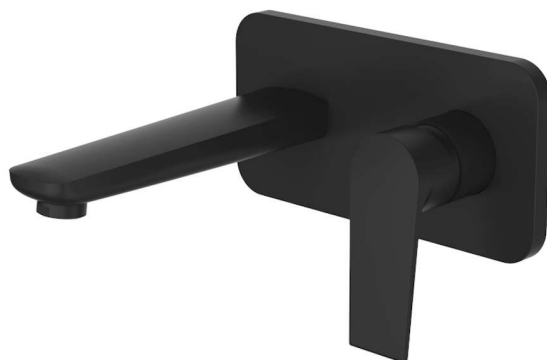

HALE Wall Basin/Bath

Mixer

WBK14413DH

Our Hale tapware series features the pairing of a classic rounded body with a distinctly squared handle and spout. This gentle design juxtaposition provides interest to any modern bathroom. The Hale Basin/Bath Mixer features a satisfyingly slim yet sturdy handle. Available in Chrome and Black.

Available Finishes: Chrome (WBK14413C)
Black (WBK14413DH)

Material Solid Brass Construction

WELS Rating 5 Star – 5.5 litres/min

Temperature Maximum 80°C

Pressure Maximum 500 kpa

Warranty: 15 Year Cartridge
7 Year Product or Parts
3 Year Finish (Chrome finish covered under standard Product or Parts Warranty)
Please refer to Warranty Guide for full terms & conditions