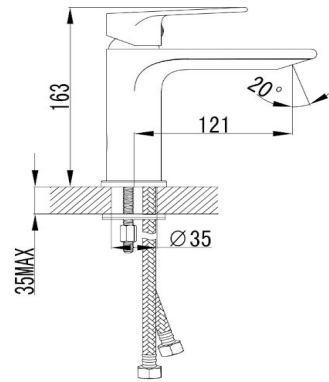

HALE Basin Mixer

WBK16413C

Our Hale tapware series features the pairing of a classic rounded body with a distinctly squared handle and spout. This gentle design juxtaposition provides interest to any modern bathroom or laundry. The Hale Basin Mixer features a satisfyingly slim yet sturdy handle. Available in Chrome and Black.

Available Finishes: Black (WBK16413DH)
Chrome (WBK16413C)

Material Solid Brass Construction

WELS Rating 5 Star – 5.0 litres/min

Temperature Maximum 80°C

Pressure Maximum 500 kpa

Warranty: 15 Year Cartridge
7 Year Product or Parts
3 Year Finish (Chrome finish covered under standard Product or Parts Warranty)
Please refer to Warranty Guide for full terms & conditions

While we aim to ensure the specifications shown are correct at time of printing, Summer reserves the right to make modifications without prior notice. Always use the physical product measurements for mark-ups and roughing-in as the line drawing shown may differ from the actual product over time. All measurements are shown in millimetres. Colours may vary from image shown.