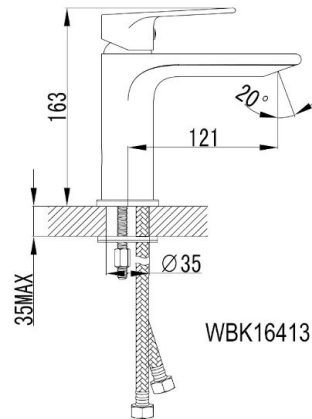

## HALE Basin Mixer WBK16413DH

Our Hale tapware series features the pairing of a classic rounded body with a distinctly squared handle and spout. This gentle design juxtaposition provides interest to any modern bathroom or laundry. The Hale Basin Mixer features a satisfyingly slim yet sturdy handle. Available in Chrome and Black.

Available Finishes: Black (WBK16413DH)  
Chrome (WBK16413C)

Material Solid Brass Construction

WELS Rating 5 Star – 5 litres/min

Temperature Maximum 80°C

Pressure Maximum 500 kpa

**Warranty:** 15 Year Cartridge  
7 Year Product or Parts  
3 Year Finish (Chrome finish covered under standard Product or Parts Warranty)  
*Please refer to Warranty Guide for full terms & conditions*

While we aim to ensure the specifications shown are correct at time of printing, Summer reserves the right to make modifications without prior notice. Always use the physical product measurements for mark-ups and roughing-in as the line drawing shown may differ from the actual product over time. All measurements are shown in millimetres. Colours may vary from image shown.