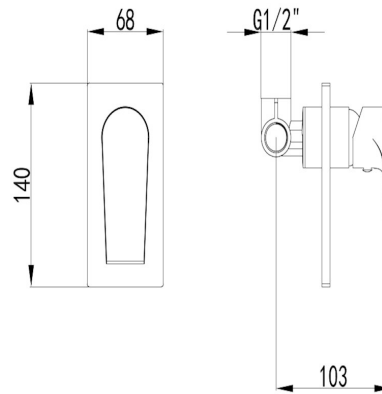

HALE Wall Mixer

WBK34F13C

Our Hale tapware series features the pairing of a classic rounded body with a distinctly squared handle and spout. This gentle design juxtaposition provides interest to any modern bathroom. The Hale Shower/Wall Mixer features a satisfyingly slim yet sturdy handle. Available in Chrome and Black.

Available Finishes: Chrome (WBK34F13C)
Black (WBK34F13DH)

Material Solid Brass Construction

Temperature Maximum 80°C

Pressure Maximum 500 kpa

Warranty: 15 Year Cartridge
7 Year Product or Parts
3 Year Finish (Chrome finish covered under standard Product or Parts Warranty)
Please refer to Warranty Guide for full terms & conditions

While we aim to ensure the specifications shown are correct at time of printing, Summer reserves the right to make modifications without prior notice. Always use the physical product measurements for mark-ups and roughing-in as the line drawing shown may differ from the actual product over time. All measurements are shown in millimetres. Colours may vary from image shown.