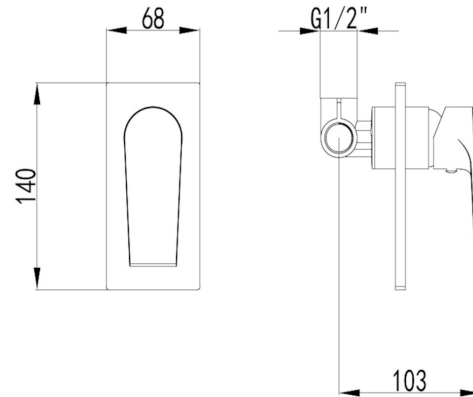

# HALE Wall Mixer

WBK34F13DH

Our Hale tapware series features the pairing of a classic rounded body with a distinctly squared handle and spout. This gentle design juxtaposition provides interest to any modern bathroom. The Hale Shower/Wall Mixer features a satisfyingly slim yet sturdy handle. Available in Chrome and Black.

Available Finishes: Chrome (WBK34F13C)  
Black (WBK34F13DH)

Material Solid Brass Construction

Temperature Maximum 80°C

Pressure Maximum 500 kpa

**Warranty:** 15 Year Cartridge  
7 Year Product or Parts  
3 Year Finish (Chrome finish covered under standard Product or Parts Warranty)  
*Please refer to Warranty Guide for full terms & conditions*

While we aim to ensure the specifications shown are correct at time of printing, Summer reserves the right to make modifications without prior notice. Always use the physical product measurements for mark-ups and roughing-in as the line drawing shown may differ from the actual product over time. All measurements are shown in millimetres. Colours may vary from image shown.