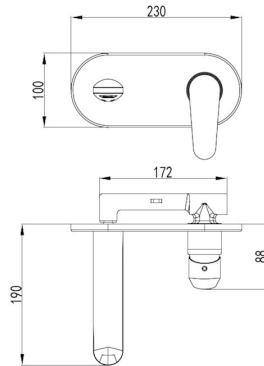

TIMO Wall Basin/Bath Mixer

WGX14492C

Our Timo tapware series is iconic in its sleek and contoured edges. The Timo Basin/Bath Mixer combines a elegant cylindrical body with a satisfyingly slim and rounded handle. This sophisticated mixer is a water efficient choice with its 5 Star WELS rating.

Finishes: Chrome
Material Solid Brass Construction

WELS Rating 5 Star – 5.0 litres/min

Temperature Maximum 80°C

Pressure Maximum 500 kpa

Warranty: 15 Year Cartridge
7 Year Product or Parts
3 Year Finish (Chrome finish covered under standard Product or Parts Warranty)
Please refer to Warranty Guide for full terms & conditions

While we aim to ensure the specifications shown are correct at time of printing, Summer reserves the right to make modifications without prior notice. Always use the physical product measurements for mark-ups and roughing-in as the line drawing shown may differ from the actual product over time. All measurements are shown in millimetres. Colours may vary from image shown.