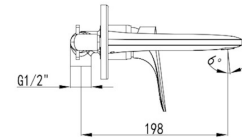

TIMO Wall Basin/Bath Mixer

WGX14492C

Our Timo tapware series is iconic in its sleek and contoured edges. The Timo Basin/Bath Mixer combines a elegant cylindrical body with a satisfyingly slim and rounded handle. This sophisticated mixer is a water efficient choice with its 5 Star WELS rating.

Finishes: Chrome
Material Solid Brass Construction

WELS Rating 5 Star – 5.0 litres/min

Temperature Maximum 80°C

Pressure Maximum 500 kpa

Warranty: 15 Year Cartridge
7 Year Product or Parts
3 Year Finish (Chrome finish covered under standard Product or Parts Warranty)
Please refer to Warranty Guide for full terms & conditions

While we aim to ensure the specifications shown are correct at time of printing, Summer reserves the right to make modifications without prior notice. Always use the physical product measurements for mark-ups and roughing-in as the line drawing shown may differ from the actual product over time. All measurements are shown in millimetres. Colours may vary from image shown.