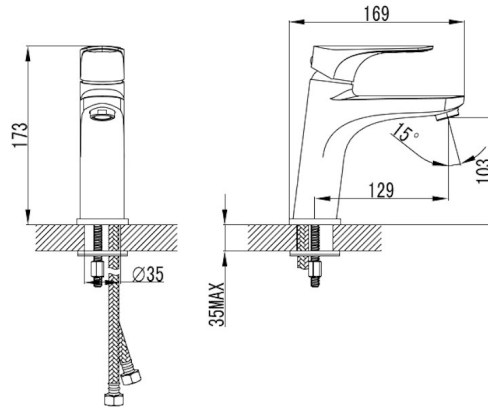

TIMO Basin Mixer

WGX16492C

Our Timo tapware series is iconic in its sleek and contoured edges. The Timo Basin Mixer combines an elegant cylindrical body with a satisfyingly slim and rounded handle. This sophisticated mixer is a water efficient choice with its 5 Star WELS rating. Also available in a 'Tall' edition.

Finishes	Chrome
Material	Solid Brass Construction
WELS Rating	6 Star – 4.5 litres/min
Temperature	Maximum 80°C
Pressure	Maximum 500 kpa
Warranty:	15 Year Cartridge 7 Year Product or Parts 3 Year Finish (Chrome finish covered under standard Product or Parts Warranty) <i>Please refer to Warranty Guide for full terms & conditions</i>

While we aim to ensure the specifications shown are correct at time of printing, Summer reserves the right to make modifications without prior notice. Always use the physical product measurements for mark-ups and roughing-in as the line drawing shown may differ from the actual product over time. All measurements are shown in millimetres. Colours may vary from image shown.