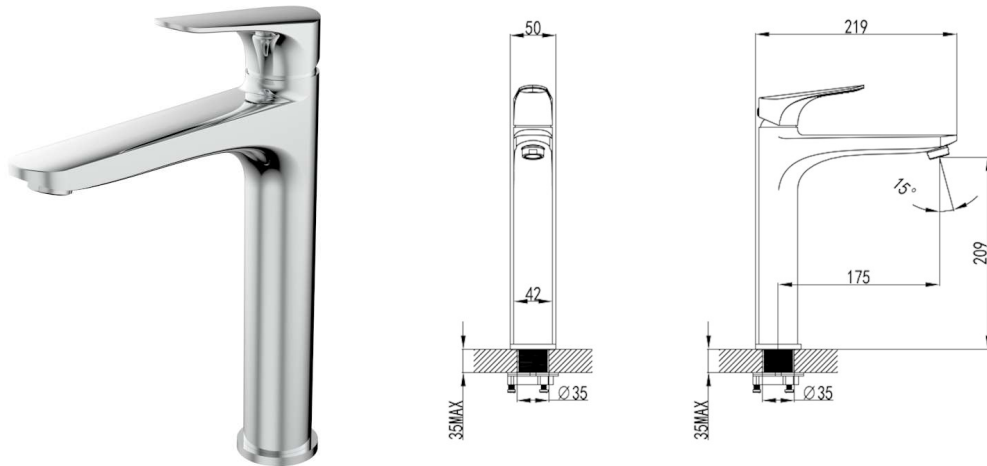

TIMO Tall Basin Mixer

WGX16F92C

Our Timo tapware series is iconic in its sleek and contoured edges. The Timo Tall Mixer combines an elegant cylindrical body with a satisfyingly slim and rounded handle. This sophisticated mixer is a water efficient choice with its 5 Star WELS rating.

Finishes: Chrome
Material: Solid Brass Construction

WELS Rating: 5 Star – 5.0 litres/min

Temperature: Maximum 80°C

Pressure: Maximum 500 kpa

Warranty:
15 Year Cartridge
7 Year Product or Parts
3 Year Finish (Chrome finish covered under standard Product or Parts Warranty)
Please refer to Warranty Guide for full terms & conditions

While we aim to ensure the specifications shown are correct at time of printing, Summer reserves the right to make modifications without prior notice. Always use the physical product measurements for mark-ups and roughing-in as the line drawing shown may differ from the actual product over time. All measurements are shown in millimetres. Colours may vary from image shown.