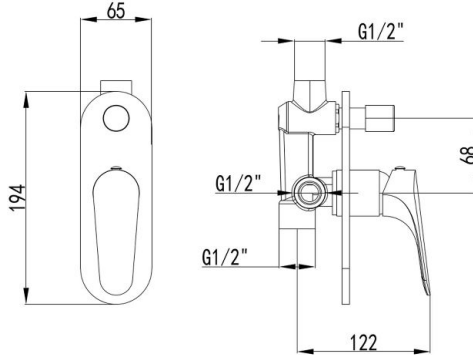

TIMO Wall Mixer with Diverter WGX24F92C

Our Timo tapware series is iconic in its sleek and contoured edges. The Timo Shower/Wall Diverter Mixer combines an elegant oval cover plate with a satisfyingly slim and rounded handle. This sophisticated mixer is the perfect choice for any design focused bathroom.

Finishes: Chrome
Material Solid Brass Construction

Temperature Maximum 80°C

Pressure Maximum 500 kpa

Warranty: 15 Year Cartridge
7 Year Product or Parts
3 Year Finish (Chrome finish covered under standard Product or Parts Warranty)
Please refer to Warranty Guide for full terms & conditions

While we aim to ensure the specifications shown are correct at time of printing, Summer reserves the right to make modifications without prior notice. Always use the physical product measurements for mark-ups and roughing-in as the line drawing shown may differ from the actual product over time. All measurements are shown in millimetres. Colours may vary from image shown.