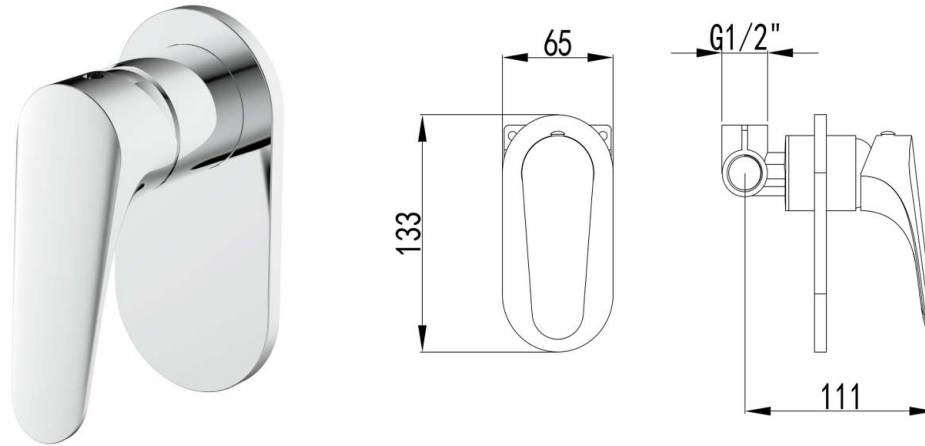

TIMO Wall Mixer

WGX34F92C

Our Timo tapware series is iconic in its sleek and contoured edges. The Timo Shower/Wall Mixer combines a elegant oval cover plate with a satisfyingly slim and rounded handle. This sophisticated mixer is the perfect choice for any design focused bathroom.

Finishes: Chrome
Material: Solid Brass Construction

Temperature: Maximum 80°C

Pressure: Maximum 500 kpa

Warranty: 15 Year Cartridge
7 Year Product or Parts
3 Year Finish (Chrome finish covered under standard Product or Parts Warranty)
Please refer to Warranty Guide for full terms & conditions

While we aim to ensure the specifications shown are correct at time of printing, Summer reserves the right to make modifications without prior notice. Always use the physical product measurements for mark-ups and roughing-in as the line drawing shown may differ from the actual product over time. All measurements are shown in millimetres. Colours may vary from image shown.