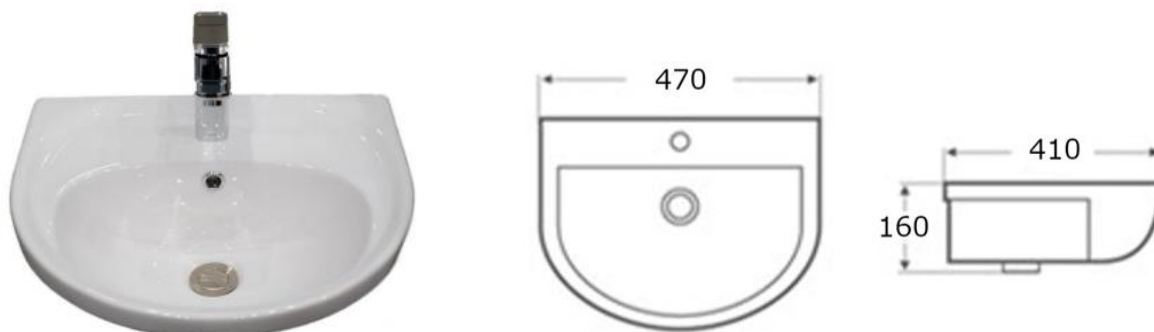

# Wall Hung Basin with Tap Hole - Half Circle

WHB-01

This ceramic wall hung basin - half circle is both compact and timeless. Ideal for smaller bathrooms and also available in an Ellipse shape.

Finishes:	Gloss White Finish
Material	Vitreous China
Dimensions	480 x 410 x 160mm
Plug & Waste	Suits 32mm Overflow/40mm Universal Waste (Not Supplied)
Additional Features	Easy to clean design and finish Self-cleaning glazed surface Hygiene plus technology
<b>Warranty:</b>	Structure: 15 Years <i>Please refer to Warranty Guide for full Terms &amp; Conditions</i>