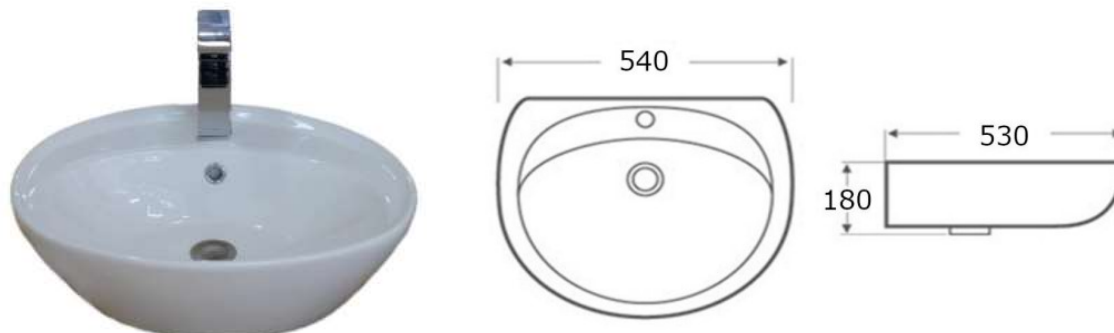

Wall Hung Basin with Tap Hole - Ellipse

WHB-02

This ceramic wall hung basin is both compact and timeless. Ideal for smaller bathrooms and is available in a Circle shape as well.

Finishes: Gloss White Finish

Material Vitreous China

Dimensions 540 x 440 x 180mm

Plug & Waste Suits 32mm Overflow/40mm Universal Waste (Not Supplied)

Additional Features Easy to clean design and finish
Self-cleaning glazed surface Hygiene plus technology