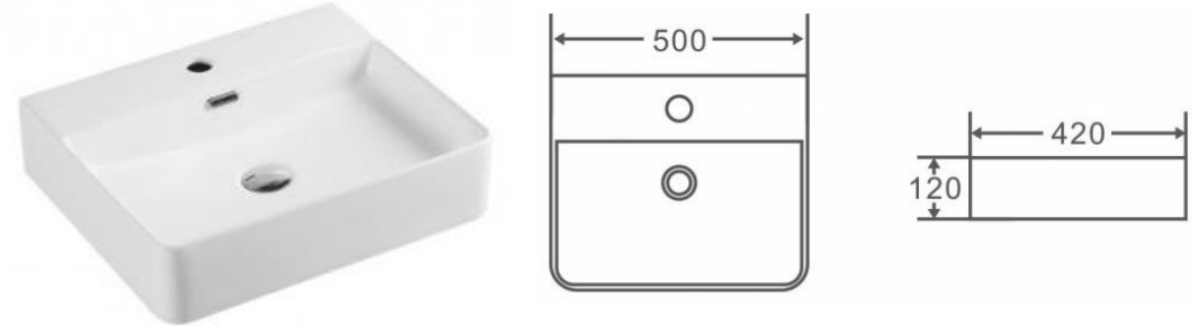

Alex Rectangle Basin 500mm

WHB-03

The Alex rectangle basin is the perfect choice for anyone looking to create a subtle focal point in their bathroom. This versatile basin can be either wall hung to maximise space or used as an elegant counter basin set.

Available in 500mm and 600mm.

| | |
|---------------------|--|
| Finishes: | Gloss White Finish |
| Material | Vitreous China |
| Dimensions | 500 x 420 x 120mm |
| Plug & Waste | Suits 32mm Overflow/40mm Universal Waste (Not Supplied) |
| Additional Features | Easy to clean design and finish Self-cleaning glazed surface Hygiene plus technology |
| Warranty: | Structure: 15 Years <i>Please refer to Warranty Guide for full Terms & Conditions</i> |