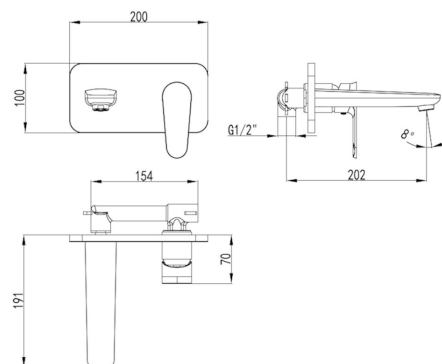

MIA Wall Basin/Bath

Mixer

WMH148055DH

The Mia tapware series is both bold and beautiful. This solid brass range is characterised by its contemporary matte black finish and is a popular choice due to its highly satisfying touch. The Mia Basin/Bath Mixer is the ideal for any modern bathroom.

Finishes:	Black
Material	Solid Brass Construction
WELS Rating	5 Star – 6.0 litres/min
Temperature	Maximum 80°C
Pressure	Maximum 500 kpa
Warranty:	15 Year Cartridge 7 Year Product or Parts 3 Year Finish (Chrome finish covered under standard Product or Parts Warranty) <i>Please refer to Warranty Guide for full terms & conditions</i>

While we aim to ensure the specifications shown are correct at time of printing, Summer reserves the right to make modifications without prior notice. Always use the physical product measurements for mark-ups and roughing-in as the line drawing shown may differ from the actual product over time. All measurements are shown in millimetres. Colours may vary from image shown.