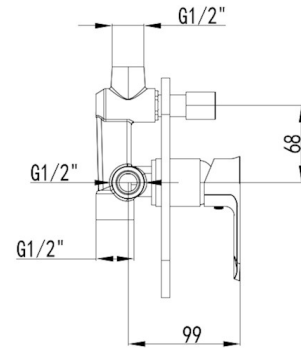

## WMH24F92DH

D

The Mia tapware series is both bold and beautiful. This solid brass range is characterised by its contemporary matte black finish and is a popular choice due to its highly satisfying touch. The Mia Shower/Wall Diverter Mixer is the ideal for any modern bathroom.

While we aim to ensure the specifications shown are correct at time of printing, Summer reserves the right to make modifications without prior notice. Always use the physical product measurements for mark-ups and roughing-in as the line drawing shown may differ from the actual product over time. All measurements are shown in millimetres. Colours may vary from image shown.