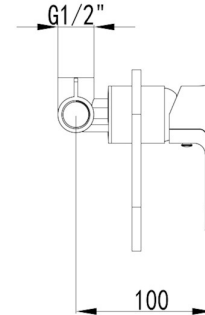

MIA WALL Mixer

WMH34F92DH

The Mia tapware series is both bold and beautiful. This solid brass range is characterised by its contemporary matte black finish and is a popular choice due to its highly satisfying touch. The Mia Shower/Wall Mixer is the ideal for any modern bathroom.

Finishes	Black
Material	Solid Brass Construction
Temperature	Maximum 80°C
Pressure	Maximum 500 kpa
Warranty:	15 Year Cartridge 7 Year Product or Parts 3 Year Finish (Chrome finish covered under standard Product or Parts Warranty) <i>Please refer to Warranty Guide for full terms & conditions</i>

While we aim to ensure the specifications shown are correct at time of printing, Summer reserves the right to make modifications without prior notice. Always use the physical product measurements for mark-ups and roughing-in as the line drawing shown may differ from the actual product over time. All measurements are shown in millimetres. Colours may vary from image shown.