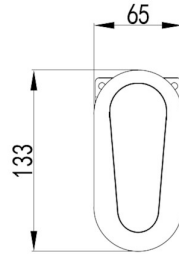

MIA WALL Mixer

WMH34F92DH

The Mia tapware series is both bold and beautiful. This solid brass range is characterised by its contemporary matte black finish and is a popular choice due to its highly satisfying touch. The Mia Shower/Wall Mixer is the ideal for any modern bathroom.

While we aim to ensure the specifications shown are correct at time of printing, Summer reserves the right to make modifications without prior notice. Always use the physical product measurements for mark-ups and roughing-in as the line drawing shown may differ from the actual product over time. All measurements are shown in millimetres. Colours may vary from image shown.