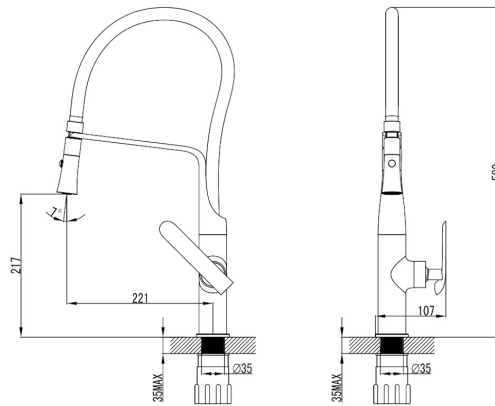

Cado Sink Mixer - Chrome and Black (Pull Out) WNP569075JDH

The Cado Pull out Sink Mixer features a matte black flexible hose to make washing dishes and cleaning your sink more convenient and efficient. Its durability comes from its solid brass construction whilst the silicone coating of the hose allows for maximum flexibility.

Finish: Chrome and Black

Material: Solid Brass Construction

WELS Rating: 5 Star – 5.5 litres/min

Temperature: Maximum 80°C

Pressure: Maximum 500 kpa

Warranty:
15 Year Cartridge
7 Year Product or Parts
3 Year Finish (Chrome finish covered under standard Product or Parts Warranty)
Please refer to Warranty Guide for full terms & conditions

While we aim to ensure the specifications shown are correct at time of printing, Summer reserves the right to make modifications without prior notice. Always use the physical product measurements for mark-ups and roughing-in as the line drawing shown may differ from the actual product over time. All measurements are shown in millimetres. Colours may vary from image shown.